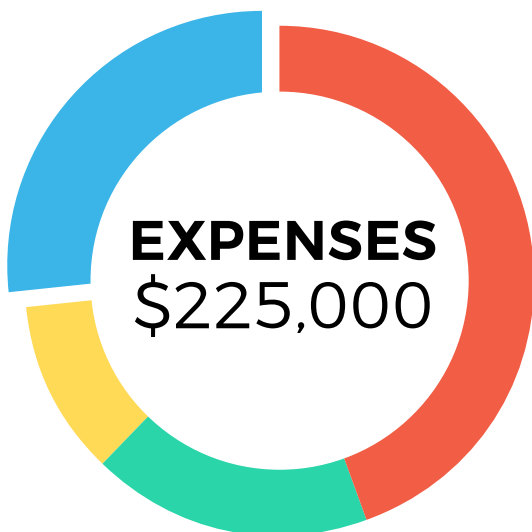

## OUR CHALLENGE

Our self-support program receives no state funding and costs \$225,000 annually to run a full year of quality programming. The Bernard Osher Foundation established a \$1 million endowment at CSUSM which provides nearly \$40,000 a year, in addition to a potential annual grant of \$25,000. Membership and tuition provides \$100,000 each year; leaving a gap of \$60,000 a year we must fund through additional grants and individual philanthropy.