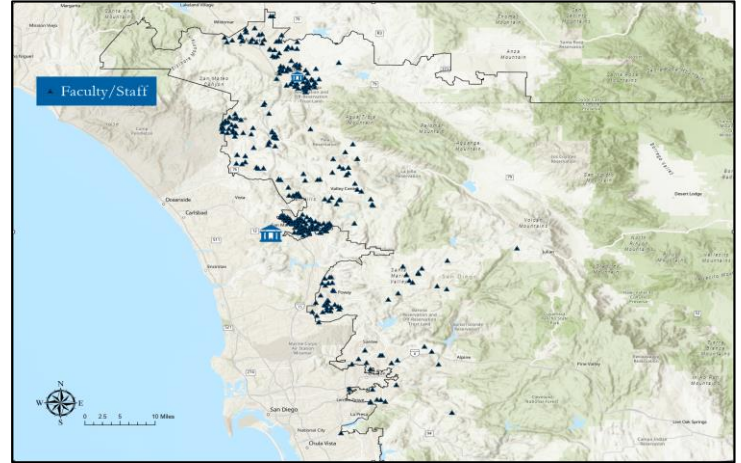

U.S. Congress District 48

Congressman Darrell Issa

Constituents		District 48	Total
Students	●	3,049	15,933
Faculty/Staff	▲	356	1,733
Alumni	■	10,186	55,581
CSUSM Total		13,591	73,247

Map Data sources California State Parks, ESRI, Garmin, Bureau of Land Management, CSUSM Office of Institutional Affairs.
Coordinate System WGS 1984 Web Auxiliary System Sphere. Cartography by Michelle Kinzel, CSUSM GIS Specialist, Dec 2023. mkinzel@csusm.edu