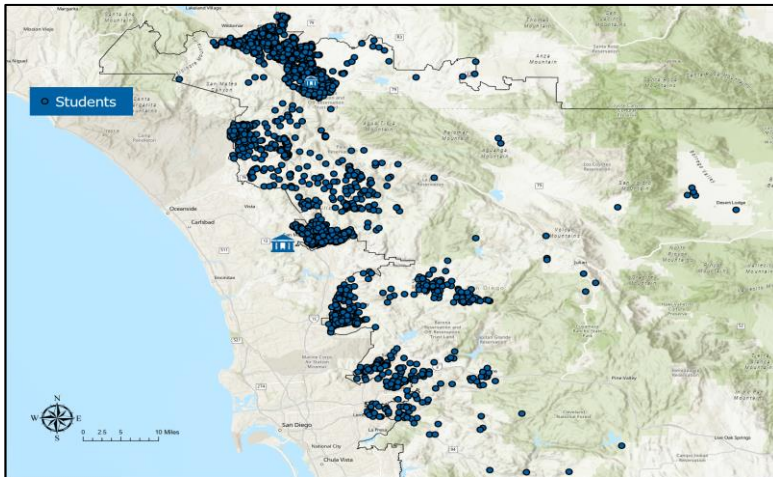

## Congressman Darrell Issa

Map Data sources California State Parks, ESRI, Garmin, Bureau of Land Management, CSUSM Office of Institutional Affairs.  
Coordinate System WGS 1984 Web Auxiliary System Sphere. Cartography by Michelle Kinzel, CSUSM GIS Specialist, Dec 2023.

# U.S. Congress District 48

## Congressman Darrell Issa

Constituents		District 48	Total
Students	●	3,049	15,933
Faculty/Staff	▲	356	1,733
Alumni	■	10,186	55,581
CSUSM Total		13,591	73,247

Map Data sources California State Parks, ESRI, Garmin, Bureau of Land Management, CSUSM Office of Institutional Affairs.  
 Coordinate System WGS 1984 Web Auxiliary System Sphere. Cartography by Michelle Kinzel, CSUSM GIS Specialist, Dec 2023. [mkinzel@csusm.edu](mailto:mkinzel@csusm.edu)