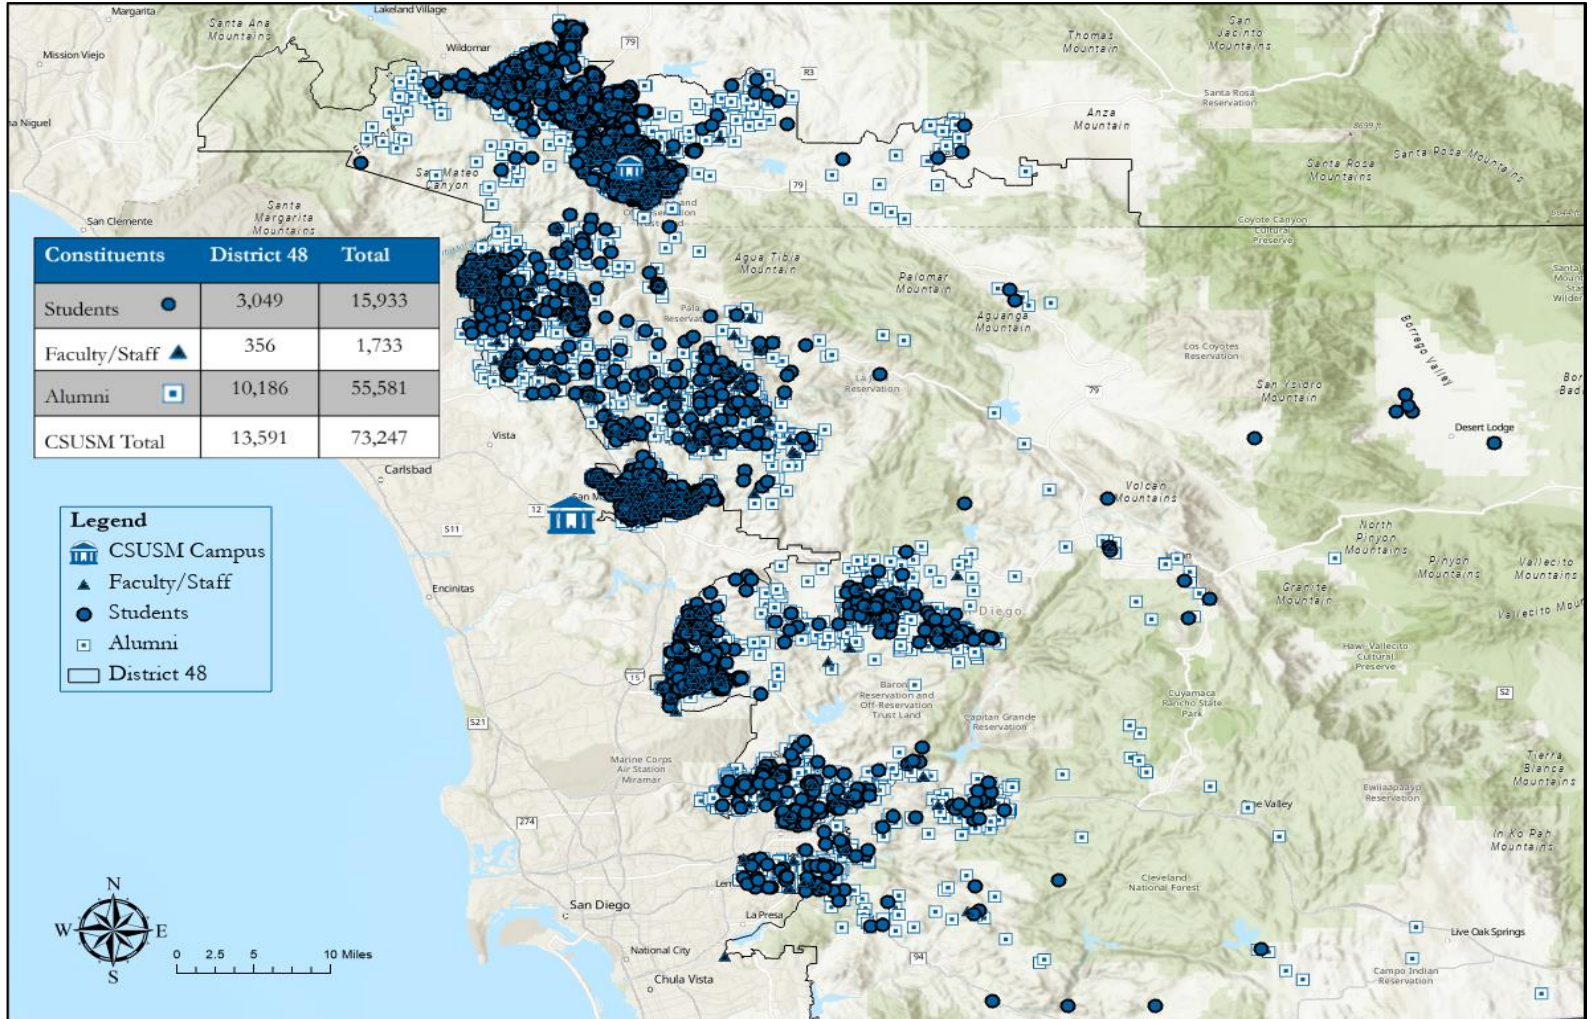

# U.S. Congress District 48

## Congressman Darrell Issa

Map Data sources California State Parks, ESRI, Garmin, Bureau of Land Management, CSUSM Office of Institutional Affairs.  
Coordinate System WGS 1984 Web Auxiliary System Sphere. Cartography by Michelle Kinzel, CSUSM GIS Specialist, Dec 2023.

## Congressman Darrell Issa

Constituents		District 48	Total
Students	●	3,049	15,933
Faculty/Staff	▲	356	1,733
Alumni	■	10,186	55,581
CSUSM Total		13,591	73,247

Map Data sources California State Parks, ESRI, Garmin, Bureau of Land Management, CSUSM Office of Institutional Affairs.  
 Coordinate System WGS 1984 Web Auxiliary System Sphere. Cartography by Michelle Kinzel, CSUSM GIS Specialist, Dec 2023. [mkinzel@csusm.edu](mailto:mkinzel@csusm.edu)