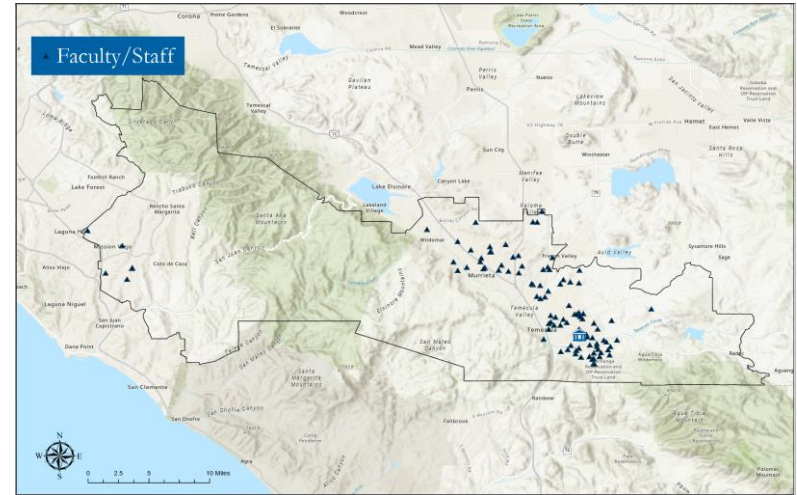

Assembly District 71

Assemblymember Kate Sanchez

Map Data sources California State Parks, ESRI, Garmin, Bureau of Land Management, CSUSM Office of Institutional Affairs. Coordinate System WGS 1984 Web Auxiliary System Sphere. Cartography by Michelle Kinzel, CSUSM GIS Specialist, Dec 2023.

Assembly District 71

Assembly Member Kate Sanchez

Constituents	District 71	Total
Students	1,478	15,933
Faculty/Staff	99	1,733
Alumni	4,598	55,581
CSUSM Total	6,175	73,247

Map Data sources California State Parks, ESRI, Garmin, Bureau of Land Management, CSUSM Office of Institutional Affairs.
 Coordinate System WGS 1984 Web Auxiliary System Sphere. Cartography by Michelle Kinzel, CSUSM GIS Specialist, Dec 2023. mkinzel@csusm.edu