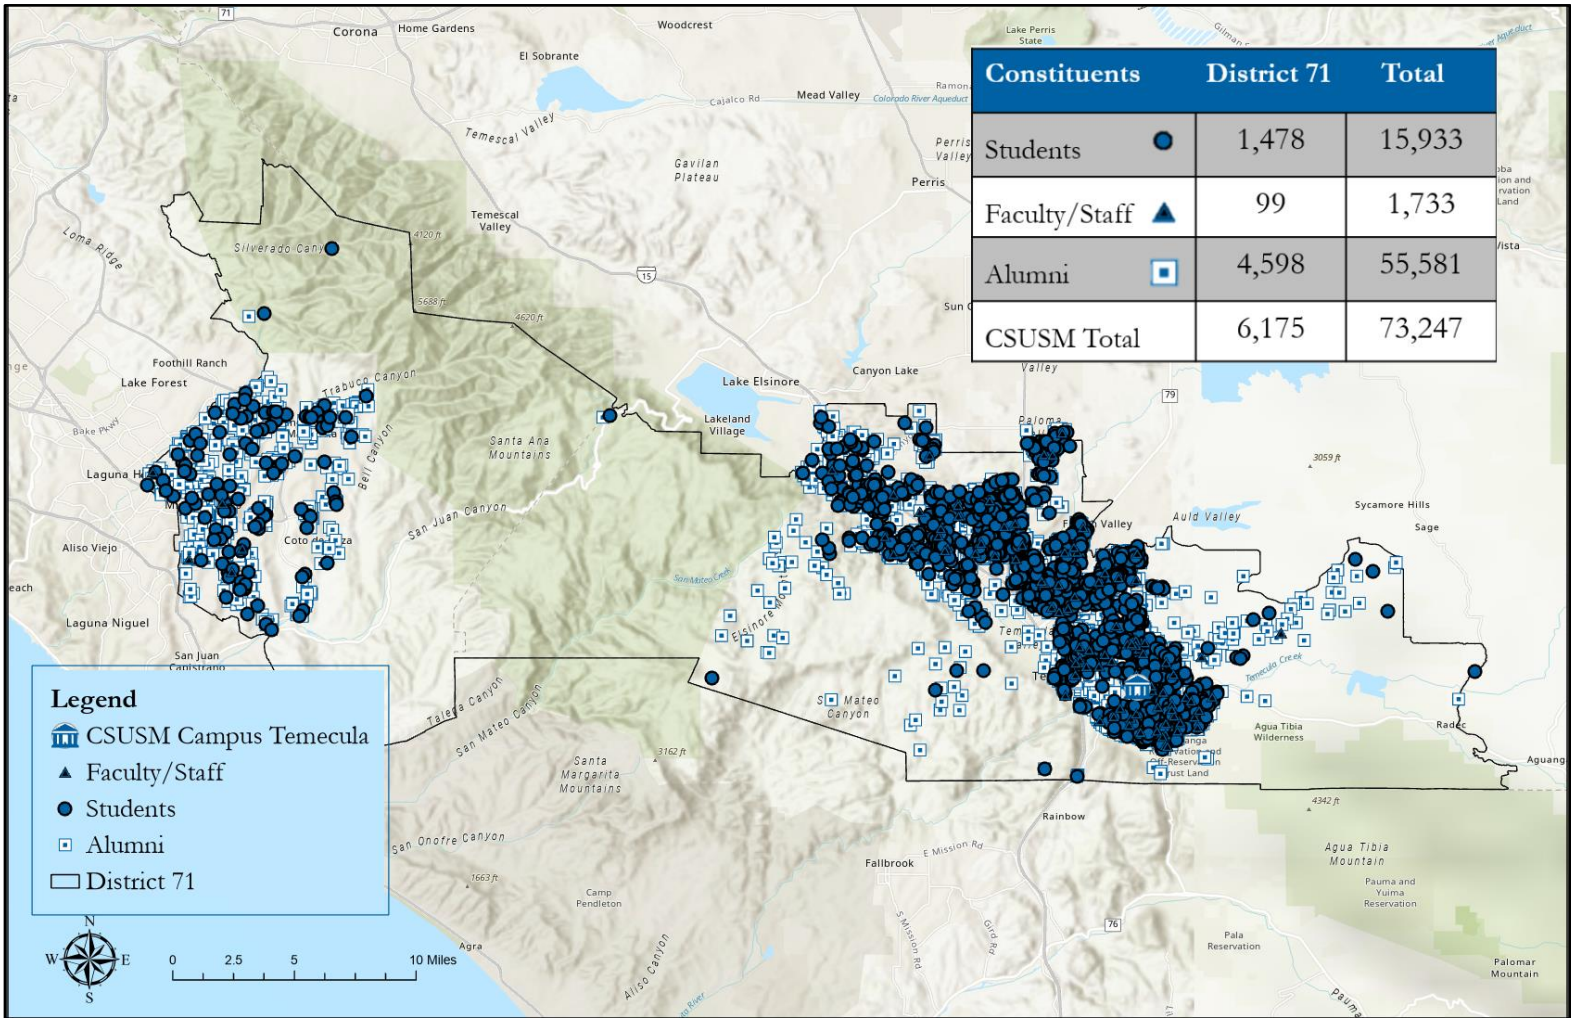

Assembly District 71

Assemblymember Kate Sanchez

Map Data sources California State Parks, ESRI, Garmin, Bureau of Land Management, CSUSM Office of Institutional Affairs. Coordinate System WGS 1984 Web Auxiliary System Sphere. Cartography by Michelle Kinzel, CSUSM GIS Specialist, Dec 2023.

Assembly District 71

Assembly Member Kate Sanchez

Constituents	District 71	Total
Students	1,478	15,933
Faculty/Staff	99	1,733
Alumni	4,598	55,581
CSUSM Total	6,175	73,247

Map Data sources California State Parks, ESRI, Garmin, Bureau of Land Management, CSUSM Office of Institutional Affairs.
 Coordinate System WGS 1984 Web Auxiliary System Sphere. Cartography by Michelle Kinzel, CSUSM GIS Specialist, Dec 2023. mkinzel@csusm.edu