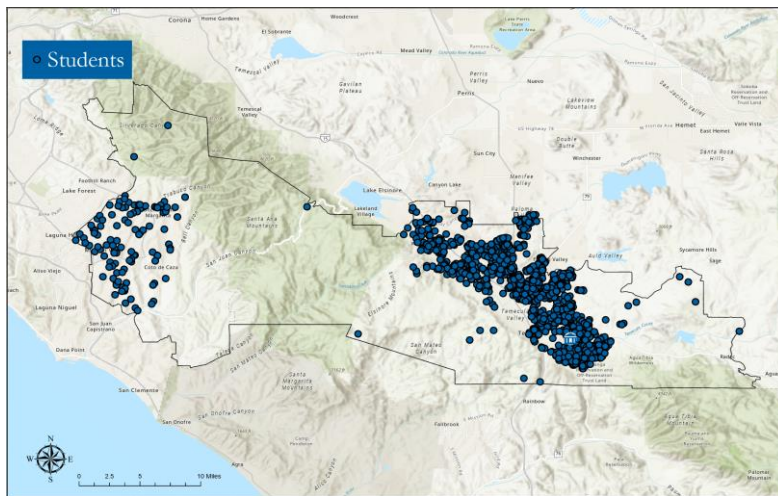

Assembly District 71

Assemblymember Kate Sanchez

Map Data sources California State Parks, ESRI, Garmin, Bureau of Land Management, CSUSM Office of Institutional Affairs. Coordinate System WGS 1984 Web Auxiliary System Sphere. Cartography by Michelle Kinzel, CSUSM GIS Specialist, Dec 2023.

Assembly District 71

Assembly Member Kate Sanchez

Constituents	District 71	Total
Students	1,478	15,933
Faculty/Staff	99	1,733
Alumni	4,598	55,581
CSUSM Total	6,175	73,247

Map Data sources California State Parks, ESRI, Garmin, Bureau of Land Management, CSUSM Office of Institutional Affairs.
 Coordinate System WGS 1984 Web Auxiliary System Sphere. Cartography by Michelle Kinzel, CSUSM GIS Specialist, Dec 2023. mkinzel@csusm.edu