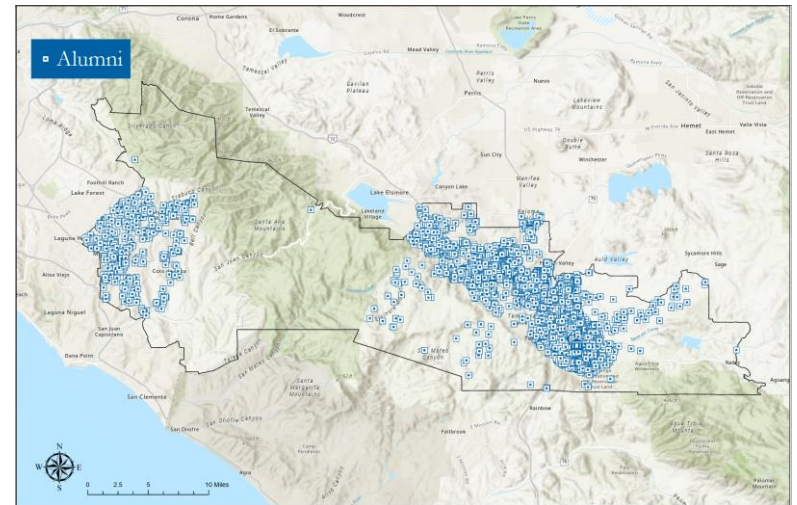

Assembly District 71

Assemblymember Kate Sanchez

Map Data sources California State Parks, ESRI, Garmin, Bureau of Land Management, CSUSM Office of Institutional Affairs. Coordinate System WGS 1984 Web Auxiliary System Sphere. Cartography by Michelle Kinzel, CSUSM GIS Specialist, Dec 2023.

Assembly District 71

Assembly Member Kate Sanchez

Constituents	District 71	Total
Students	1,478	15,933
Faculty/Staff	99	1,733
Alumni	4,598	55,581
CSUSM Total	6,175	73,247

Map Data sources California State Parks, ESRI, Garmin, Bureau of Land Management, CSUSM Office of Institutional Affairs.
 Coordinate System WGS 1984 Web Auxiliary System Sphere. Cartography by Michelle Kinzel, CSUSM GIS Specialist, Dec 2023. mkinzel@csusm.edu