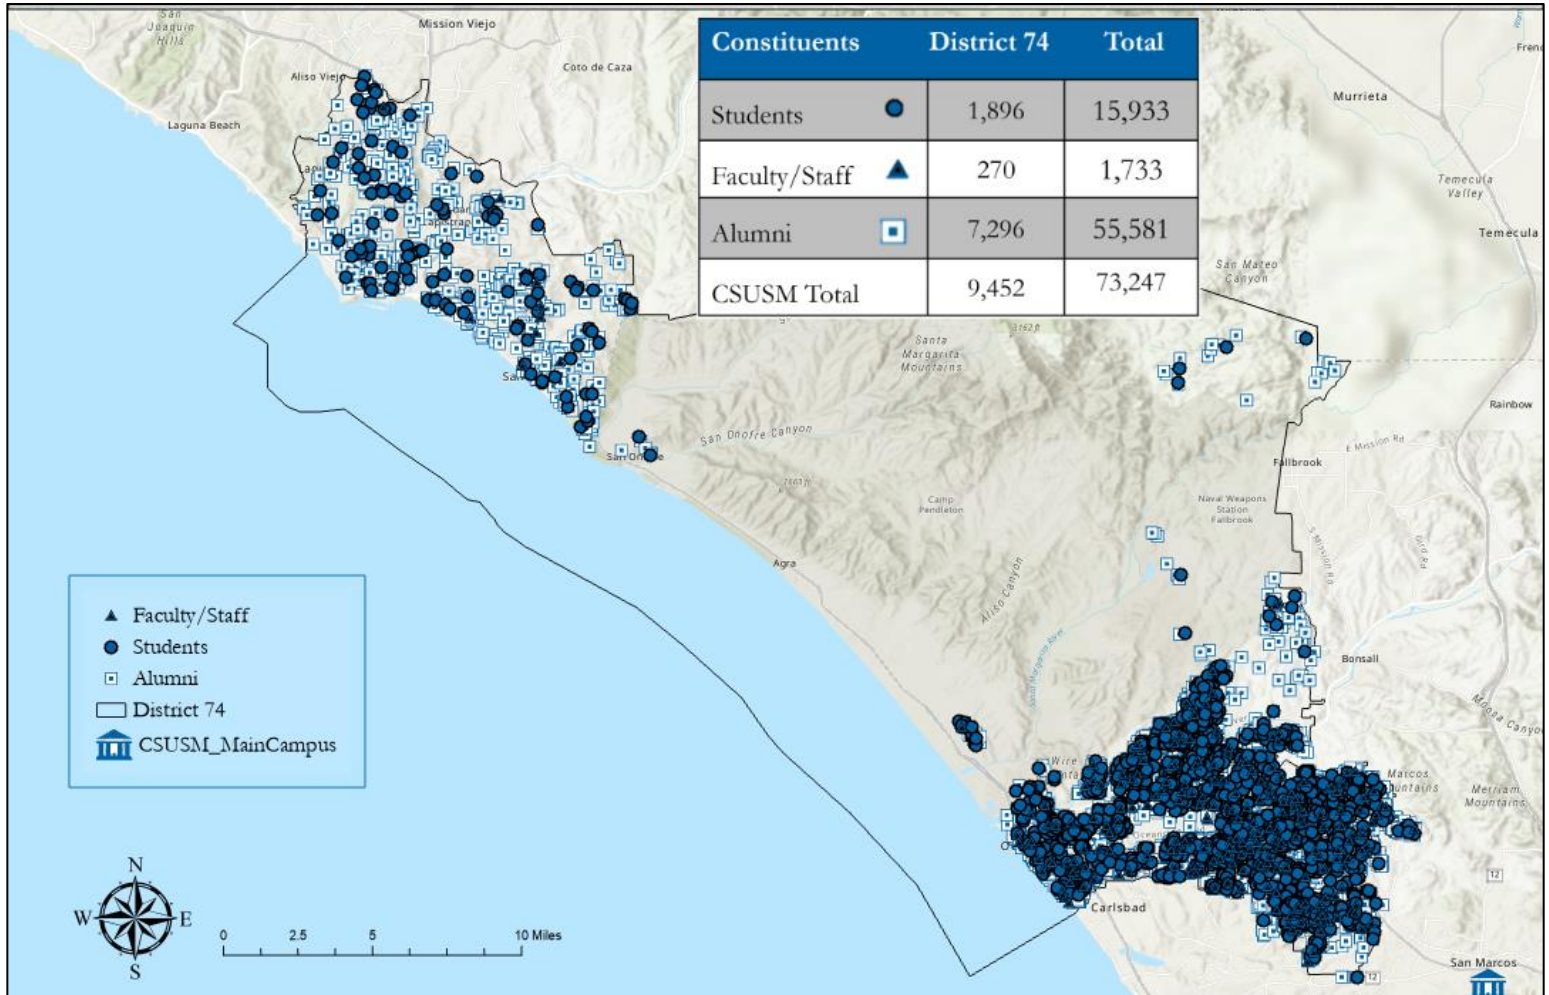

Assembly District 74

Assemblymember Laurie Davies

Map Data sources California State Parks, ESRI, Garmin, Bureau of Land Management, CSUSM Office of Institutional Affairs. Coordinate System WGS 1984 Web Auxiliary System Sphere. Cartography by Michelle Kinzel, CSUSM GIS Specialist, Dec 2023.

Assembly District 74

Assemblymember Laurie Davies

Constituents	District 74	Total
Students	1,896	15,933
Faculty/Staff	270	1,733
Alumni	7,296	55,581
CSUSM Total	9,452	73,247

Map Data sources California State Parks, ESRI, Garmin, Bureau of Land Management, CSUSM Office of Institutional Affairs.

Coordinate System WGS 1984 Web Auxiliary System Sphere. Cartography by Michelle Kinzel, CSUSM GIS Specialist, Dec 2023. mkinzel@csusm.edu