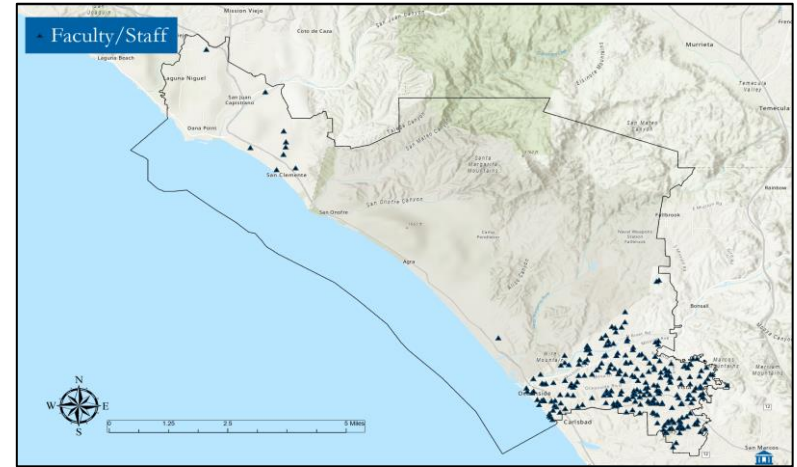

Assembly District 74

Assemblymember Laurie Davies

Map Data sources California State Parks, ESRI, Garmin, Bureau of Land Management, CSUSM Office of Institutional Affairs. Coordinate System WGS 1984 Web Auxiliary System Sphere. Cartography by Michelle Kinzel, CSUSM GIS Specialist, Dec 2023.

Assembly District 74

Assemblymember Laurie Davies

Constituents	District 74	Total
Students	1,896	15,933
Faculty/Staff	270	1,733
Alumni	7,296	55,581
CSUSM Total	9,452	73,247

Map Data sources California State Parks, ESRI, Garmin, Bureau of Land Management, CSUSM Office of Institutional Affairs.

Coordinate System WGS 1984 Web Auxiliary System Sphere. Cartography by Michelle Kinzel, CSUSM GIS Specialist, Dec 2023. mkinzel@csusm.edu