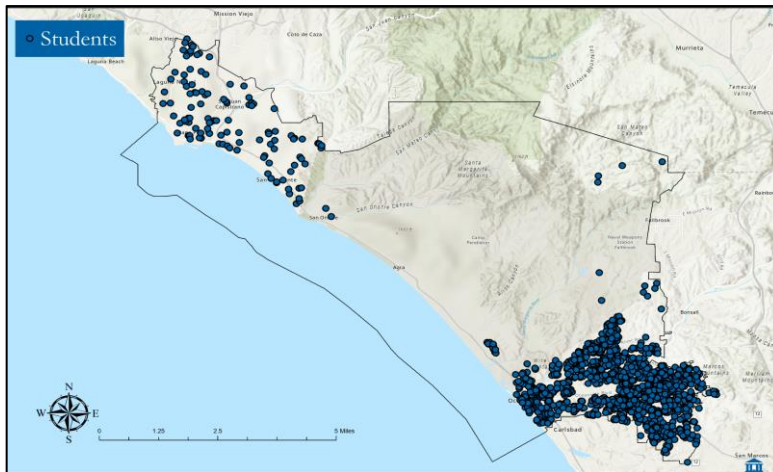

Assembly District 74

Assemblymember Laurie Davies

Map Data sources California State Parks, ESRI, Garmin, Bureau of Land Management, CSUSM Office of Institutional Affairs. Coordinate System WGS 1984 Web Auxiliary System Sphere. Cartography by Michelle Kinzel, CSUSM GIS Specialist, Dec 2023.

Assembly District 74

Assemblymember Laurie Davies

Constituents	District 74	Total
Students	1,896	15,933
Faculty/Staff	270	1,733
Alumni	7,296	55,581
CSUSM Total	9,452	73,247

Map Data sources California State Parks, ESRI, Garmin, Bureau of Land Management, CSUSM Office of Institutional Affairs.

Coordinate System WGS 1984 Web Auxiliary System Sphere. Cartography by Michelle Kinzel, CSUSM GIS Specialist, Dec 2023. mkinzel@csusm.edu