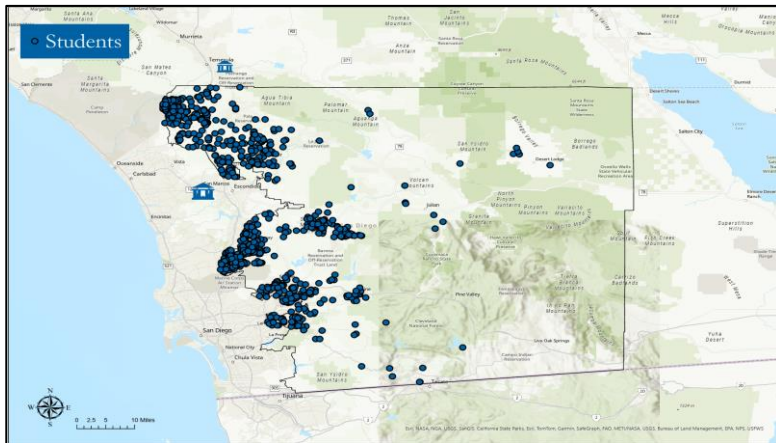

Assembly District 75

Assemblymember Marie Waldron

Map Data sources California State Parks, ESRI, Garmin, Bureau of Land Management, CSUSM Office of Institutional Affairs.
Coordinate System WGS 1984 Web Auxiliary System Sphere. Cartography by Michelle Kinzel, CSUSM GIS Specialist, Dec 2023.

Assembly District 75

Assemblymember Marie Waldron

Constituents	District 75	Total
Students	1,183	15,933
Faculty/Staff	190	1,733
Alumni	4,804	55,581
CSUSM Total	6,177	73,247

Map Data sources California State Parks, ESRI, Garmin, Bureau of Land Management, CSUSM Office of Institutional Affairs.
 Coordinate System WGS 1984 Web Auxiliary System Sphere. Cartography by Michelle Kinzel, CSUSM GIS Specialist, Dec 2023. mkinzel@csusm.edu