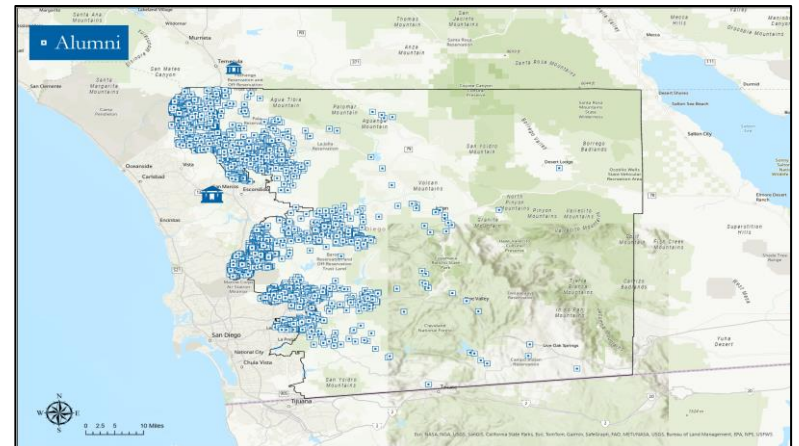

Assembly District 75

Assemblymember Marie Waldron

Map Data sources California State Parks, ESRI, Garmin, Bureau of Land Management, CSUSM Office of Institutional Affairs.
Coordinate System WGS 1984 Web Auxiliary System Sphere. Cartography by Michelle Kinzel, CSUSM GIS Specialist, Dec 2023.

Assembly District 75

Assemblymember Marie Waldron

Constituents	District 75	Total
Students	1,183	15,933
Faculty/Staff	190	1,733
Alumni	4,804	55,581
CSUSM Total	6,177	73,247

Map Data sources California State Parks, ESRI, Garmin, Bureau of Land Management, CSUSM Office of Institutional Affairs.
 Coordinate System WGS 1984 Web Auxiliary System Sphere. Cartography by Michelle Kinzel, CSUSM GIS Specialist, Dec 2023. mkinzel@csusm.edu