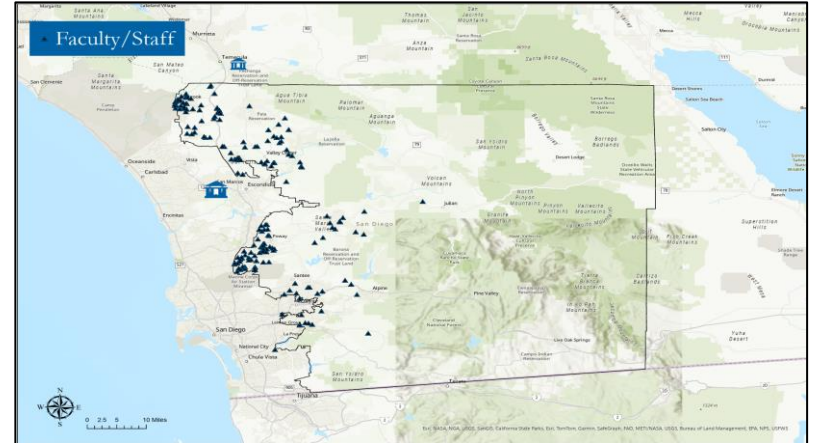

Assembly District 75

Assemblymember Marie Waldron

Map Data sources California State Parks, ESRI, Garmin, Bureau of Land Management, CSUSM Office of Institutional Affairs.
Coordinate System WGS 1984 Web Auxiliary System Sphere. Cartography by Michelle Kinzel, CSUSM GIS Specialist, Dec 2023.

Assembly District 75

Assemblymember Marie Waldron

Constituents	District 75	Total
Students	1,183	15,933
Faculty/Staff	190	1,733
Alumni	4,804	55,581
CSUSM Total	6,177	73,247

Map Data sources California State Parks, ESRI, Garmin, Bureau of Land Management, CSUSM Office of Institutional Affairs.
 Coordinate System WGS 1984 Web Auxiliary System Sphere. Cartography by Michelle Kinzel, CSUSM GIS Specialist, Dec 2023. mkinzel@csusm.edu