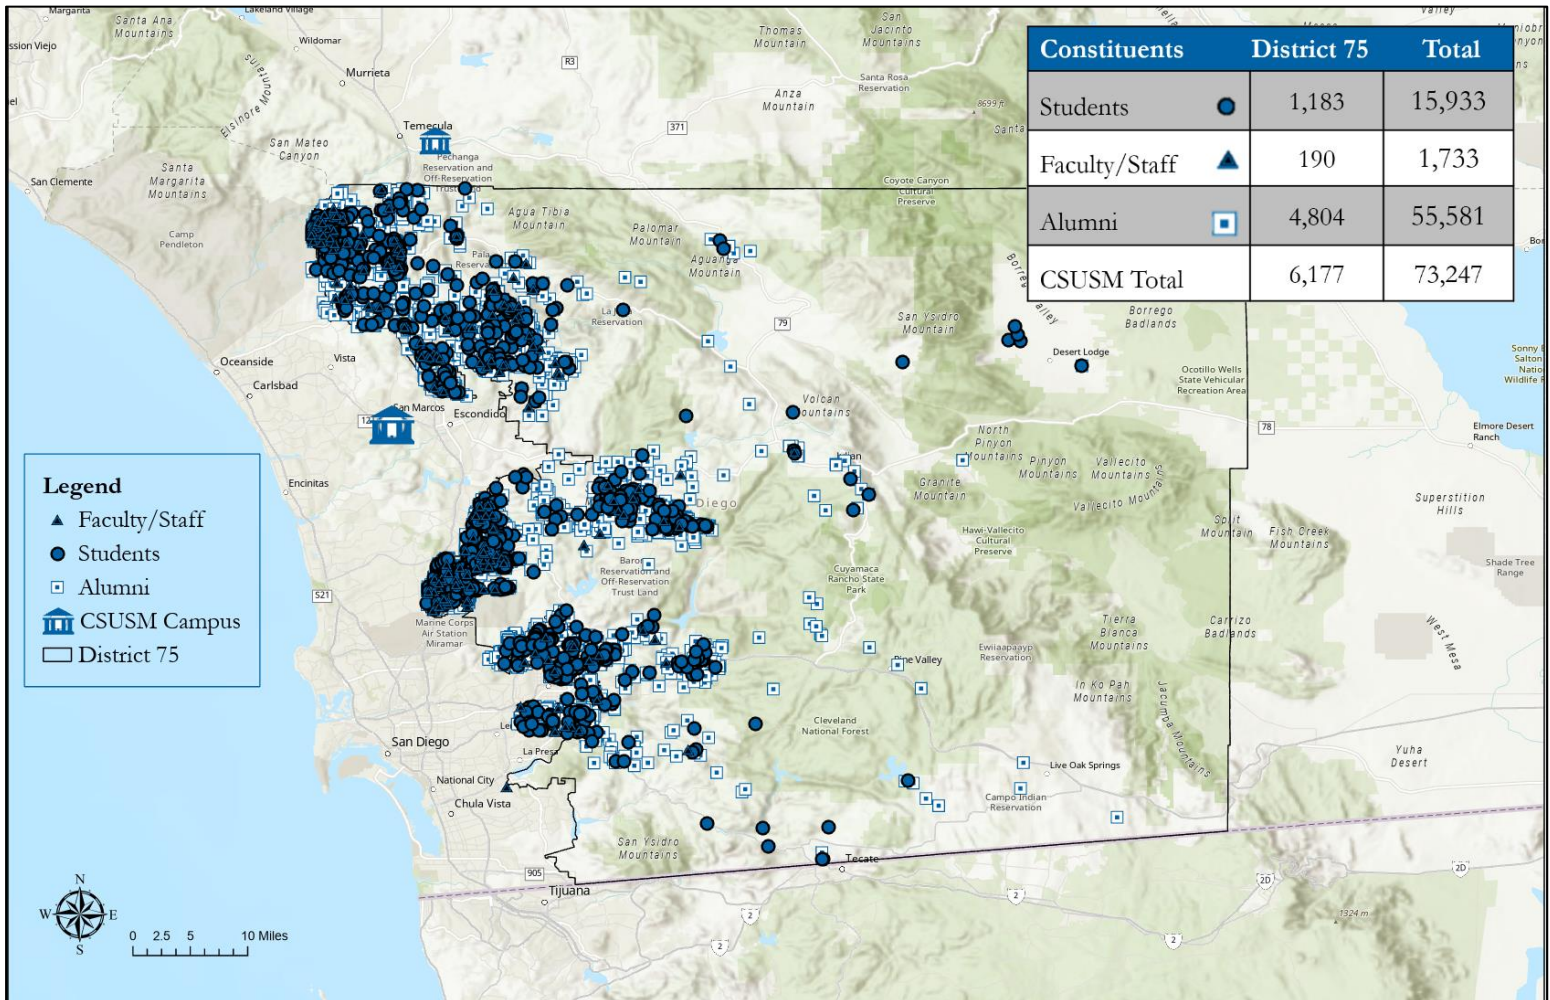

Assembly District 75

Assemblymember Marie Waldron

Map Data sources California State Parks, ESRI, Garmin, Bureau of Land Management, CSUSM Office of Institutional Affairs.
Coordinate System WGS 1984 Web Auxiliary System Sphere. Cartography by Michelle Kinzel, CSUSM GIS Specialist, Dec 2023.

Assembly District 75

Assemblymember Marie Waldron

Constituents	District 75	Total
Students	1,183	15,933
Faculty/Staff	190	1,733
Alumni	4,804	55,581
CSUSM Total	6,177	73,247

Map Data sources California State Parks, ESRI, Garmin, Bureau of Land Management, CSUSM Office of Institutional Affairs.
 Coordinate System WGS 1984 Web Auxiliary System Sphere. Cartography by Michelle Kinzel, CSUSM GIS Specialist, Dec 2023. mkinzel@csusm.edu