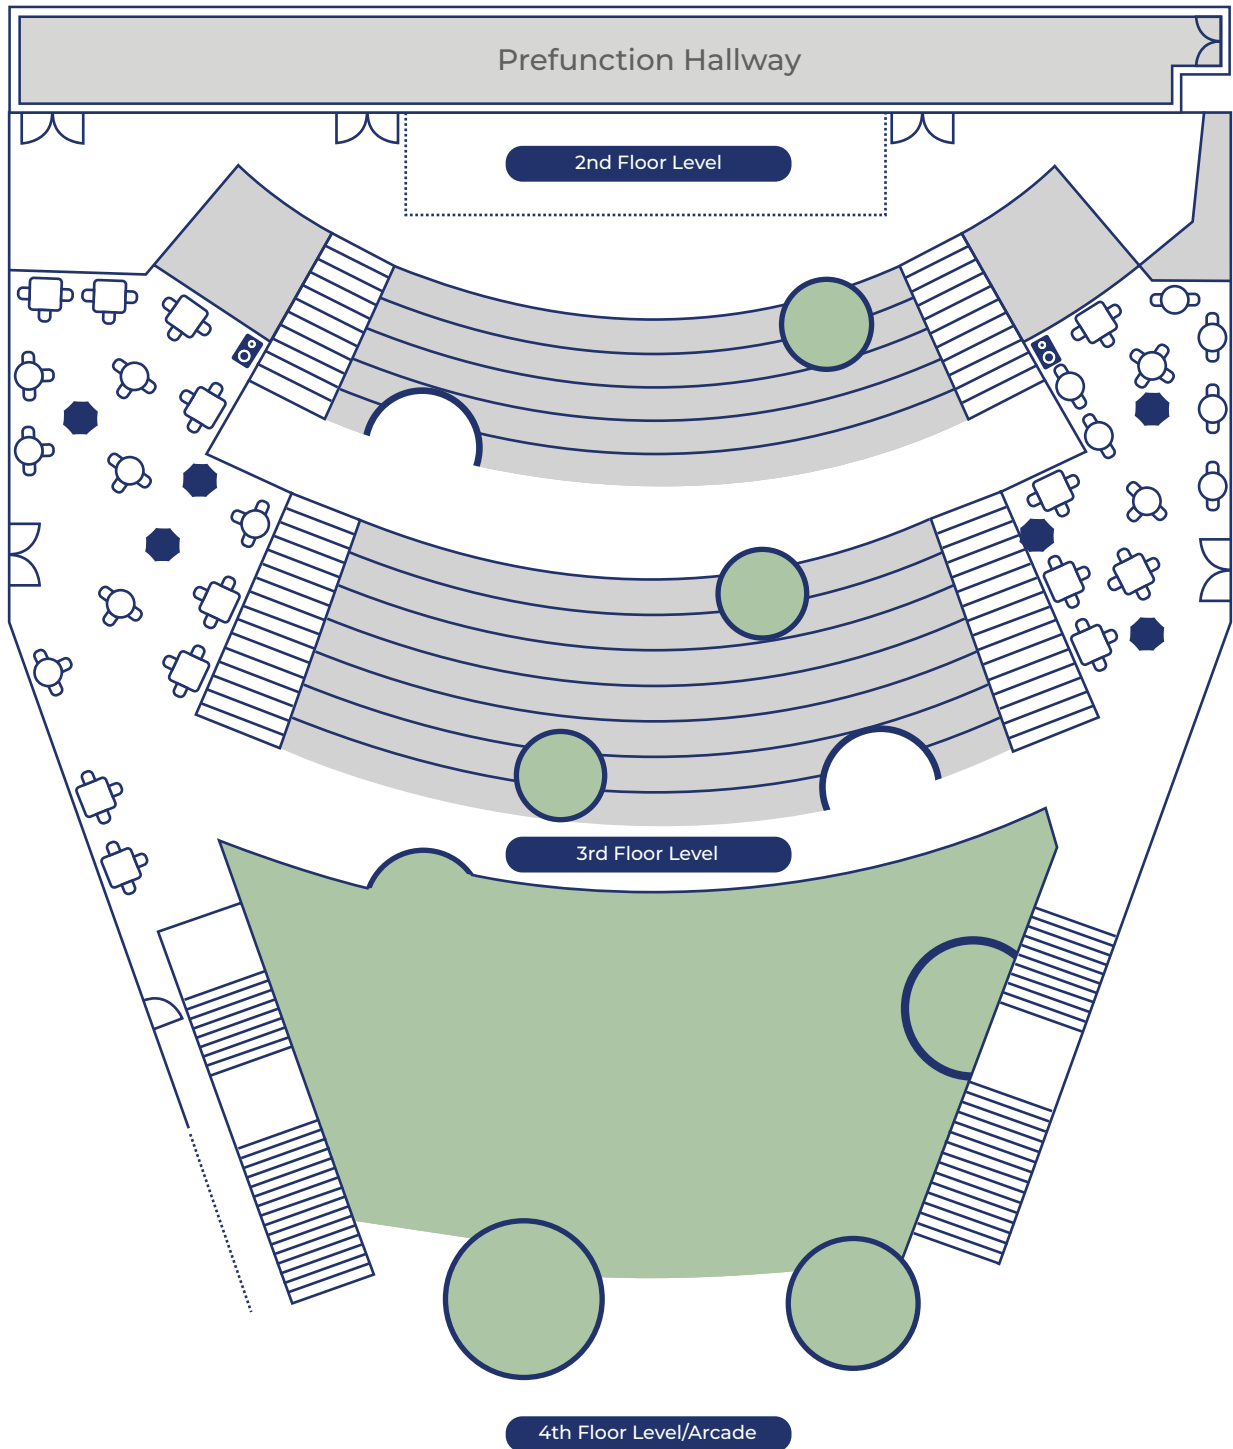

USU AMPHITHEATER

STANDARD LAYOUT

California State University San Marcos

Contents

02 USU Amphitheater

02 USU Amphitheater Standard Layout

CSUSM

USU Amphitheater Standard Layout

California State University San Marcos