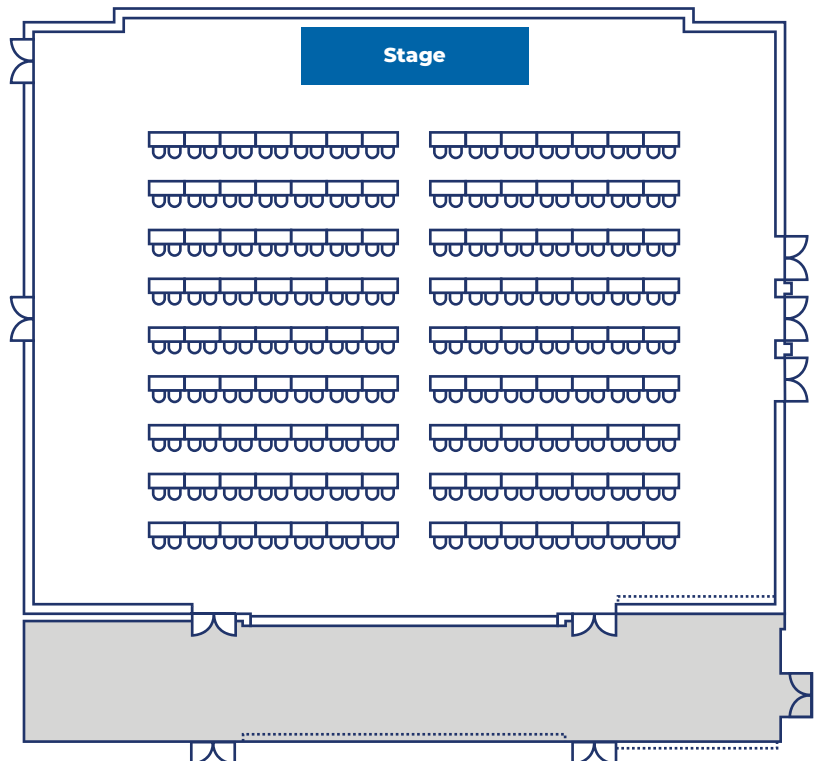

Full Ballroom · 9,080 sq.ft

Layout	Capacity
Rounds	432
Classroom	252
Lecture	816

Half Ballroom · 4,560 sq.ft

Layout	Capacity
Rounds	192
Classroom	126
Lecture	374

Quad Ballroom · 2,050 sq.ft

Layout	Capacity
Rounds	96
Classroom	64
Lecture	154

Max Capacity Setup - Rounds

USU Ballroom 2300

EQUIPMENT LIST

- [54] 60" Round Tables
- [432] USU Ballroom Chairs
(54 Total Tables, 432 Total Chairs,
8 Chairs Per Table)
- [1] 32' x 8' Stage

Max Capacity Setup - Classroom

USU Ballroom 2300

EQUIPMENT LIST

- [126] 2 X 60" Rectangle Tables
- [252] USU Ballroom Chairs
(126 Total Tables, 252 Total Chairs)
- [1] 32' x 8' Stage

Max Capacity Setup - Lecture

USU Ballroom 2300

EQUIPMENT LIST