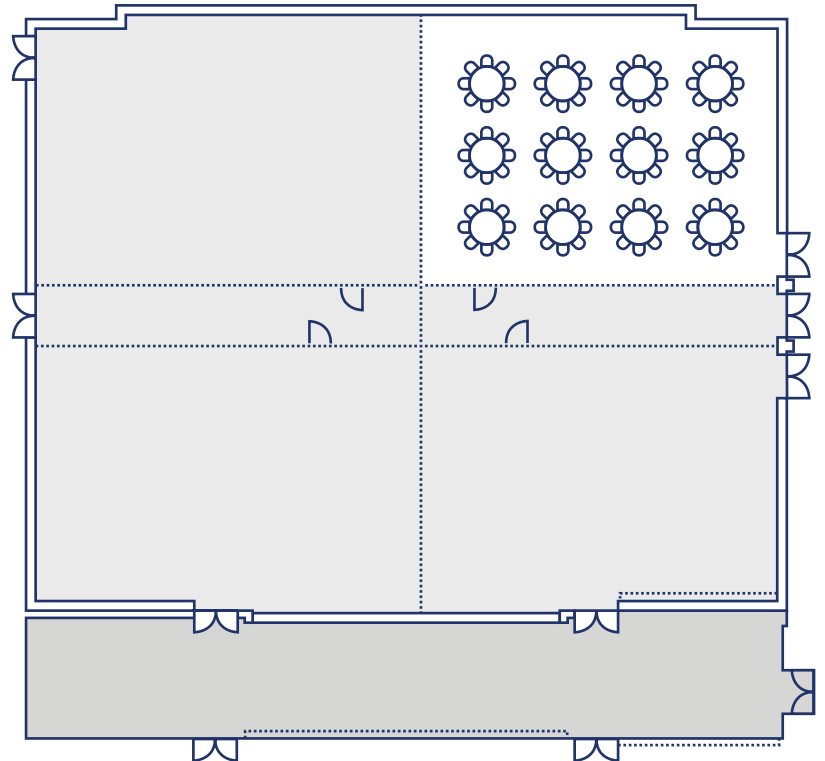

USU Half Ballroom 2300

EQUIPMENT LIST

[374] USU Ballroom Chairs
(0 Total Tables, 374 Total Chairs)

[1] 24' x 8' Stage

Max Capacity Setup - Rounds

Staggered

USU Quad Ballroom 2300

EQUIPMENT LIST

[12] 60" Round Tables (staggered)

[96] USU Ballroom Chairs

(12 Total Tables, 96 Total Chairs)

Max Capacity Setup - Rounds

USU Quad Ballroom 2300

EQUIPMENT LIST

[12] 60" Round Tables

[96] USU Ballroom Chairs

(12 Total Tables, 96 Total Chairs)

Max Capacity Setup - Classroom

USU Quad Ballroom 2300

EQUIPMENT LIST

[32] 2'x60" Rectangle Tables

[64] USU Ballroom Chairs

(32 Total Tables, 64 Total Chairs)

Max Capacity Setup - Lecture