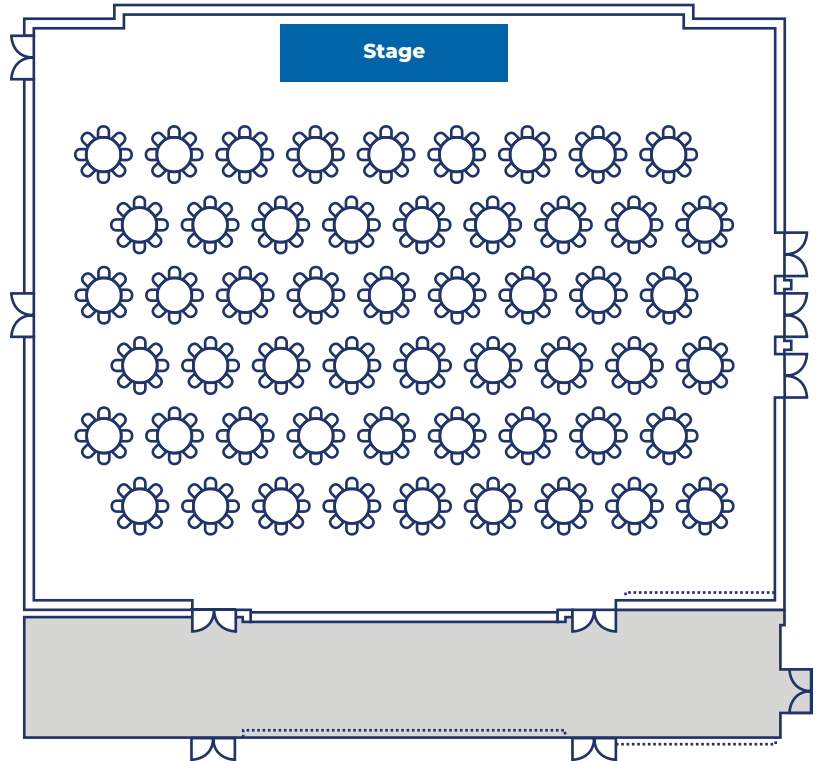

Full Ballroom · 9,080 sq.ft

Layout	Capacity
Rounds	432
Classroom	252
Lecture	816

Half Ballroom · 4,560 sq.ft

Layout	Capacity
Rounds	192
Classroom	126
Lecture	374

Quad Ballroom · 2,050 sq.ft

Layout	Capacity
Rounds	96
Classroom	64
Lecture	154

Max Capacity Setup - Rounds

USU Ballroom 2300

EQUIPMENT LIST

- [54] 60" Round Tables
- [432] USU Ballroom Chairs
(54 Total Tables, 432 Total Chairs,
8 Chairs Per Table)
- [1] 32' x 8' Stage

Max Capacity Setup - Classroom