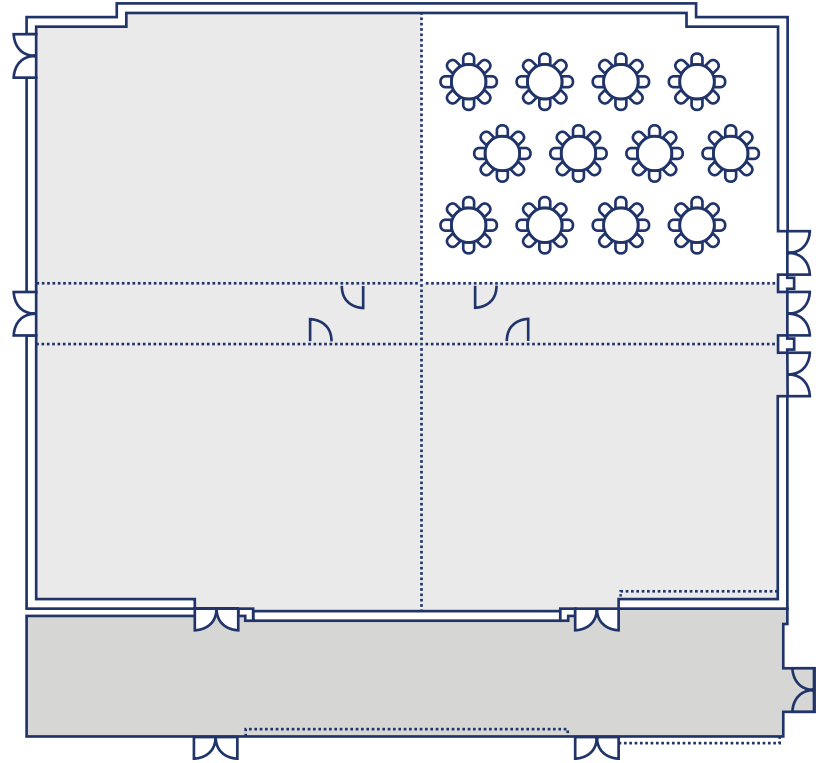

USU Half Ballroom 2300

EQUIPMENT LIST

[374] USU Ballroom Chairs
(0 Total Tables, 374 Total Chairs)

[1] 24' x 8' Stage

Max Capacity Setup - Rounds

Staggered

USU Quad Ballroom 2300

EQUIPMENT LIST

[12] 60" Round Tables (staggered)

[96] USU Ballroom Chairs

(12 Total Tables, 96 Total Chairs)

Max Capacity Setup - Rounds

USU Quad Ballroom 2300

EQUIPMENT LIST

[12] 60" Round Tables

[96] USU Ballroom Chairs