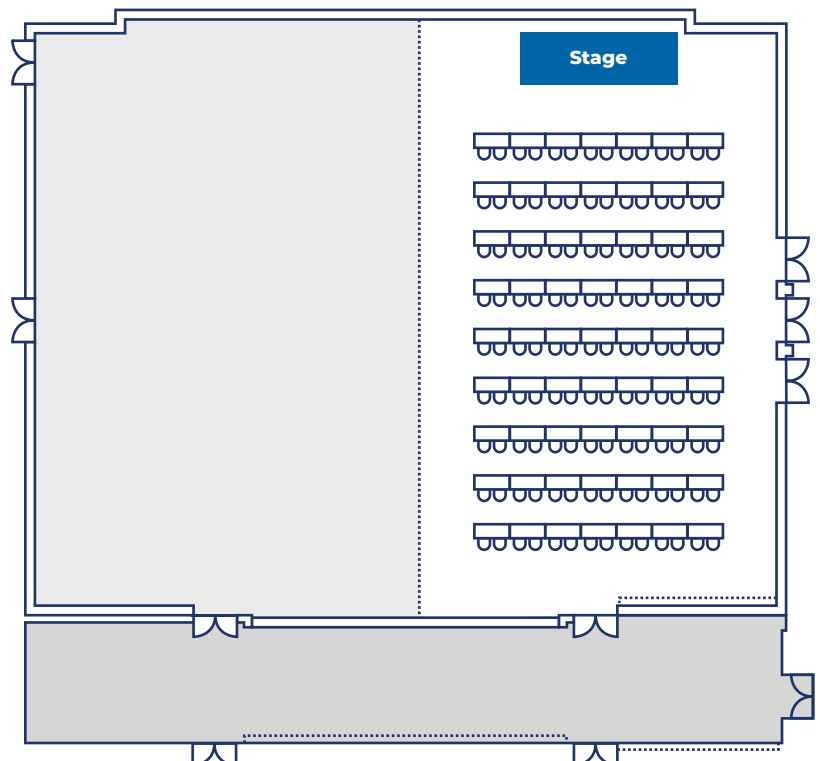

USU Ballroom 2300

EQUIPMENT LIST

- [126] 2 X 60" Rectangle Tables
- [252] USU Ballroom Chairs
(126 Total Tables, 252 Total Chairs)
- [1] 32' x 8' Stage

Max Capacity Setup - Lecture

USU Ballroom 2300

EQUIPMENT LIST

[816] USU Ballroom Chairs
(0 Total Tables, 816 Total Chairs)

[1] 32' x 8' Stage

Max Capacity Setup - Rounds

USU Half Ballroom 2300

EQUIPMENT LIST

[24] 60" Rectangle Tables

[192] USU Ballroom Chairs
(24 Total Tables, 192 Total Chairs,
8 Chairs Per Table)

[1] 24' x 8' Stage

Max Capacity Setup - Classroom

USU Half Ballroom 2300

EQUIPMENT LIST

[63] 2 X 60" Rectangle Tables

[126] USU Ballroom Chairs
(63 Total Tables, 126 Total Chairs)

[1] 24' x 8' Stage

Max Capacity Setup - Lecture

USU Half Ballroom 2300

EQUIPMENT LIST

[374] USU Ballroom Chairs
(0 Total Tables, 374 Total Chairs)

[1] 24' x 8' Stage

Max Capacity Setup - Rounds

Staggered

USU Quad Ballroom 2300

EQUIPMENT LIST