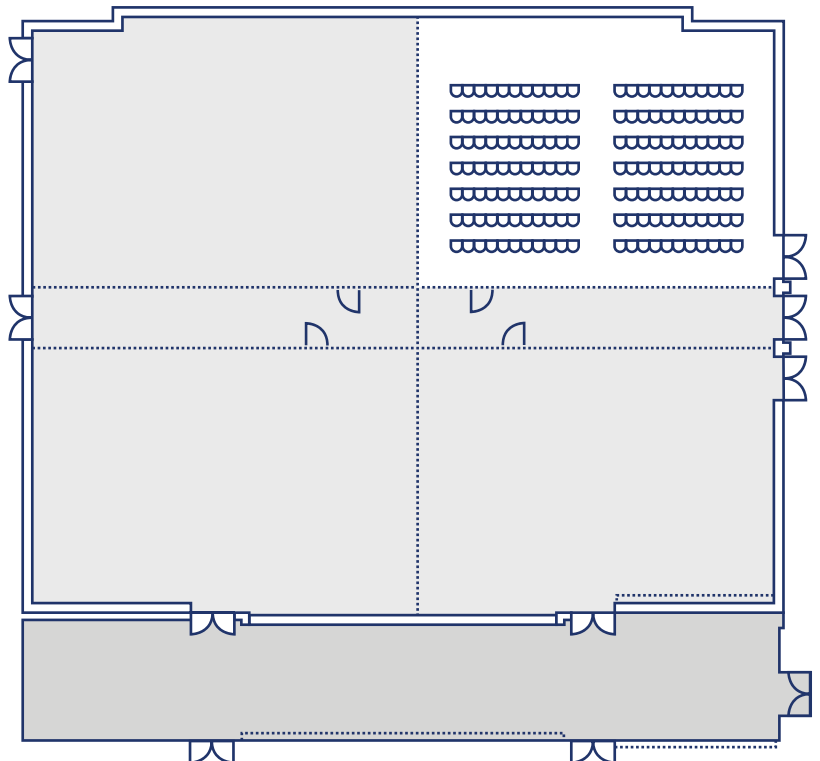

[12] 60" Round Tables (staggered)

[96] USU Ballroom Chairs

(12 Total Tables, 96 Total Chairs)

Max Capacity Setup - Rounds

USU Quad Ballroom 2300

EQUIPMENT LIST

[12] 60" Round Tables

[96] USU Ballroom Chairs

(12 Total Tables, 96 Total Chairs)

Max Capacity Setup - Classroom

USU Quad Ballroom 2300

EQUIPMENT LIST

[32] 2'x60" Rectangle Tables

[64] USU Ballroom Chairs

(32 Total Tables, 64 Total Chairs)

Max Capacity Setup - Lecture

USU Quad Ballroom 2300

EQUIPMENT LIST

[154] USU Ballroom Chairs

(0 Total Tables, 154 Total Chairs)

Max Capacity Setup - Open Square

USU Quad Ballroom 2300

EQUIPMENT LIST

[24] 5'x24" Rectangle Tables