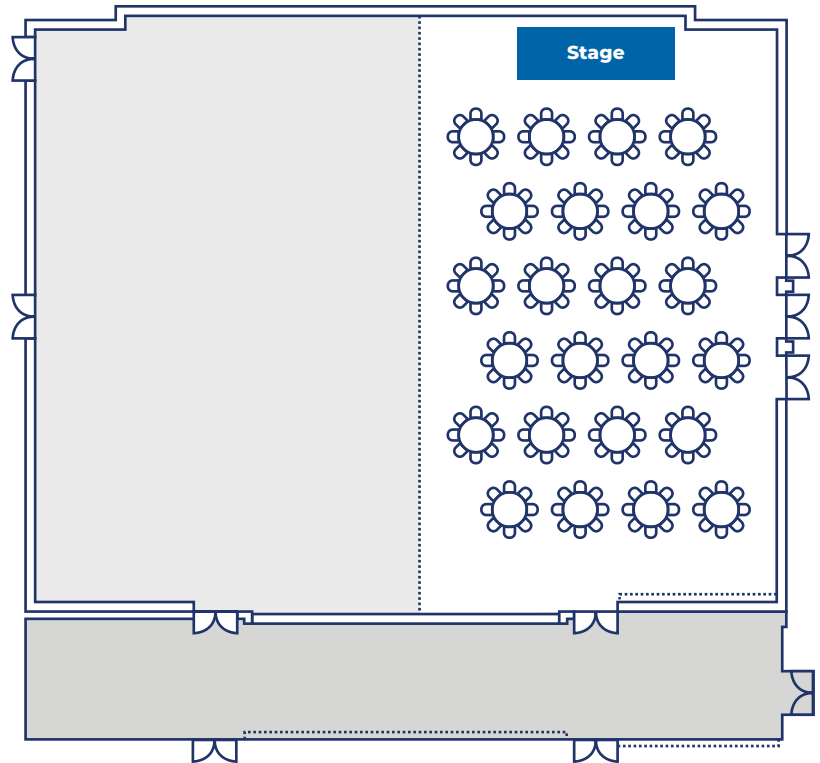

USU Ballroom 2300

EQUIPMENT LIST

- [126] 2 X 60" Rectangle Tables
- [252] USU Ballroom Chairs
(126 Total Tables, 252 Total Chairs)
- [1] 32' x 8' Stage

Max Capacity Setup - Lecture

USU Ballroom 2300

EQUIPMENT LIST

[816] USU Ballroom Chairs
(0 Total Tables, 816 Total Chairs)

[1] 32' x 8' Stage

Max Capacity Setup - Rounds

USU Half Ballroom 2300

EQUIPMENT LIST

[24] 60" Rectangle Tables

[192] USU Ballroom Chairs
(24 Total Tables, 192 Total Chairs,
8 Chairs Per Table)

[1] 24' x 8' Stage

Max Capacity Setup - Classroom

USU Half Ballroom 2300

EQUIPMENT LIST

[63] 2 X 60" Rectangle Tables

[126] USU Ballroom Chairs
(63 Total Tables, 126 Total Chairs)

[1] 24' x 8' Stage

Max Capacity Setup - Lecture