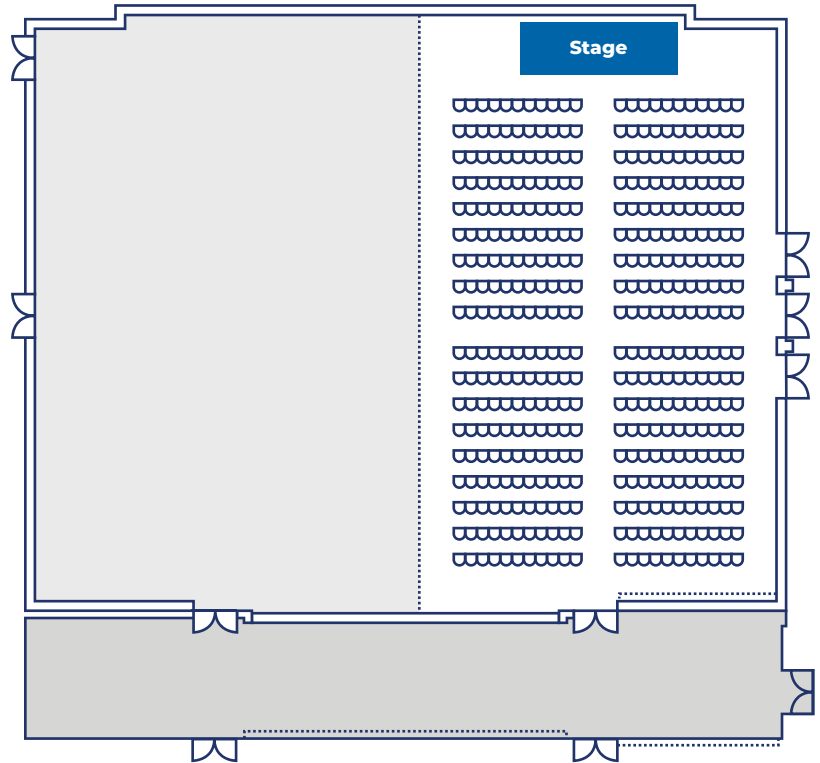

[816] USU Ballroom Chairs
(0 Total Tables, 816 Total Chairs)

[1] 32' x 8' Stage

Max Capacity Setup - Rounds

USU Half Ballroom 2300

EQUIPMENT LIST

[24] 60" Rectangle Tables

[192] USU Ballroom Chairs
(24 Total Tables, 192 Total Chairs,
8 Chairs Per Table)

[1] 24' x 8' Stage

Max Capacity Setup - Classroom

USU Half Ballroom 2300

EQUIPMENT LIST

[63] 2 X 60" Rectangle Tables

[126] USU Ballroom Chairs
(63 Total Tables, 126 Total Chairs)

[1] 24' x 8' Stage

Max Capacity Setup - Lecture

USU Half Ballroom 2300

EQUIPMENT LIST

[374] USU Ballroom Chairs
(0 Total Tables, 374 Total Chairs)

[1] 24' x 8' Stage

Max Capacity Setup - Rounds

Staggered

USU Quad Ballroom 2300

EQUIPMENT LIST

[12] 60" Round Tables (staggered)

[96] USU Ballroom Chairs

(12 Total Tables, 96 Total Chairs)

Max Capacity Setup - Rounds

USU Quad Ballroom 2300

EQUIPMENT LIST

[12] 60" Round Tables

[96] USU Ballroom Chairs