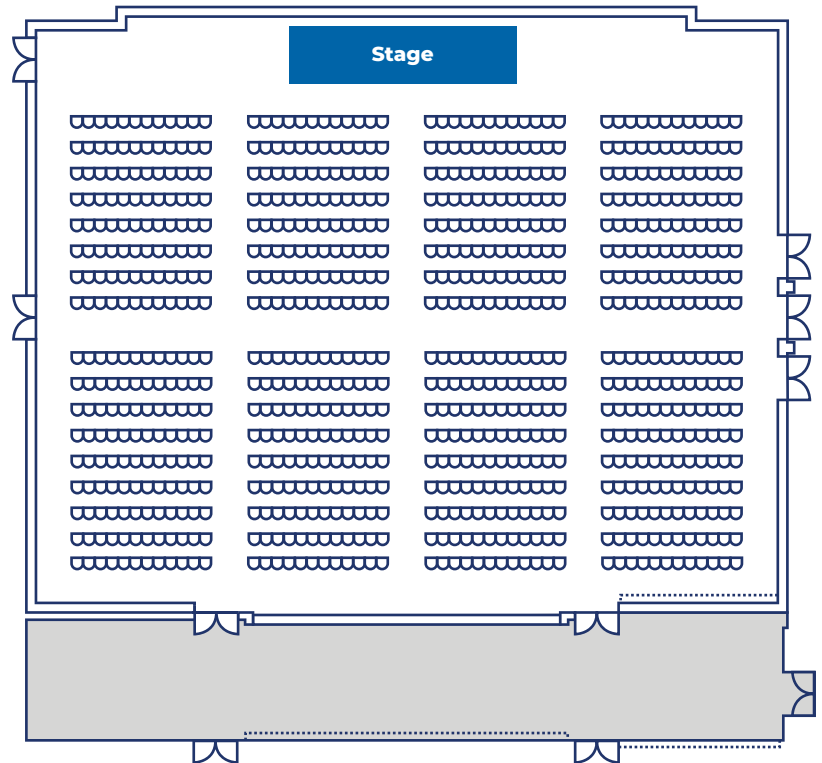

Full Ballroom · 9,080 sq.ft

Layout	Capacity
Rounds	432
Classroom	252
Lecture	816

Half Ballroom · 4,560 sq.ft

Layout	Capacity
Rounds	192
Classroom	126
Lecture	374

Quad Ballroom · 2,050 sq.ft

Layout	Capacity
Rounds	96
Classroom	64
Lecture	154

Max Capacity Setup - Rounds

USU Ballroom 2300

EQUIPMENT LIST

- [54] 60" Round Tables
- [432] USU Ballroom Chairs
(54 Total Tables, 432 Total Chairs,
8 Chairs Per Table)
- [1] 32' x 8' Stage

Max Capacity Setup - Classroom

USU Ballroom 2300

EQUIPMENT LIST

- [126] 2 X 60" Rectangle Tables
- [252] USU Ballroom Chairs
(126 Total Tables, 252 Total Chairs)
- [1] 32' x 8' Stage

Max Capacity Setup - Lecture

USU Ballroom 2300

EQUIPMENT LIST

[816] USU Ballroom Chairs
(0 Total Tables, 816 Total Chairs)

[1] 32' x 8' Stage

Max Capacity Setup - Rounds

USU Half Ballroom 2300

EQUIPMENT LIST

[24] 60" Rectangle Tables

[192] USU Ballroom Chairs
(24 Total Tables, 192 Total Chairs,
8 Chairs Per Table)