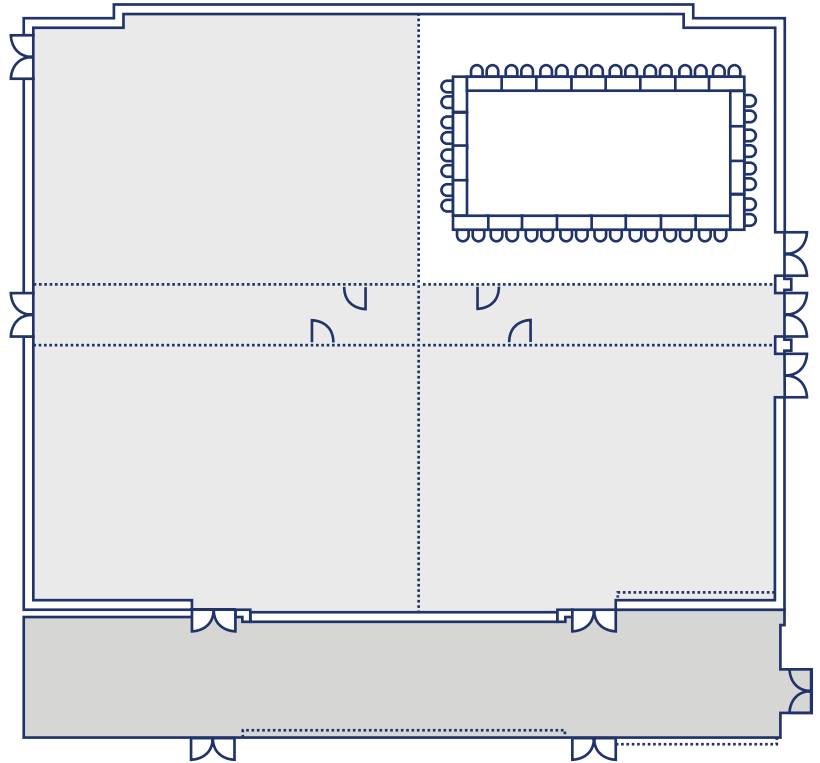

Max Capacity Setup - Open Square

USU Quad Ballroom 2300

EQUIPMENT LIST

[24] 5'x24" Rectangle Tables

[48] USU Ballroom Chairs

(24 Total Tables, 48 Total Chairs)