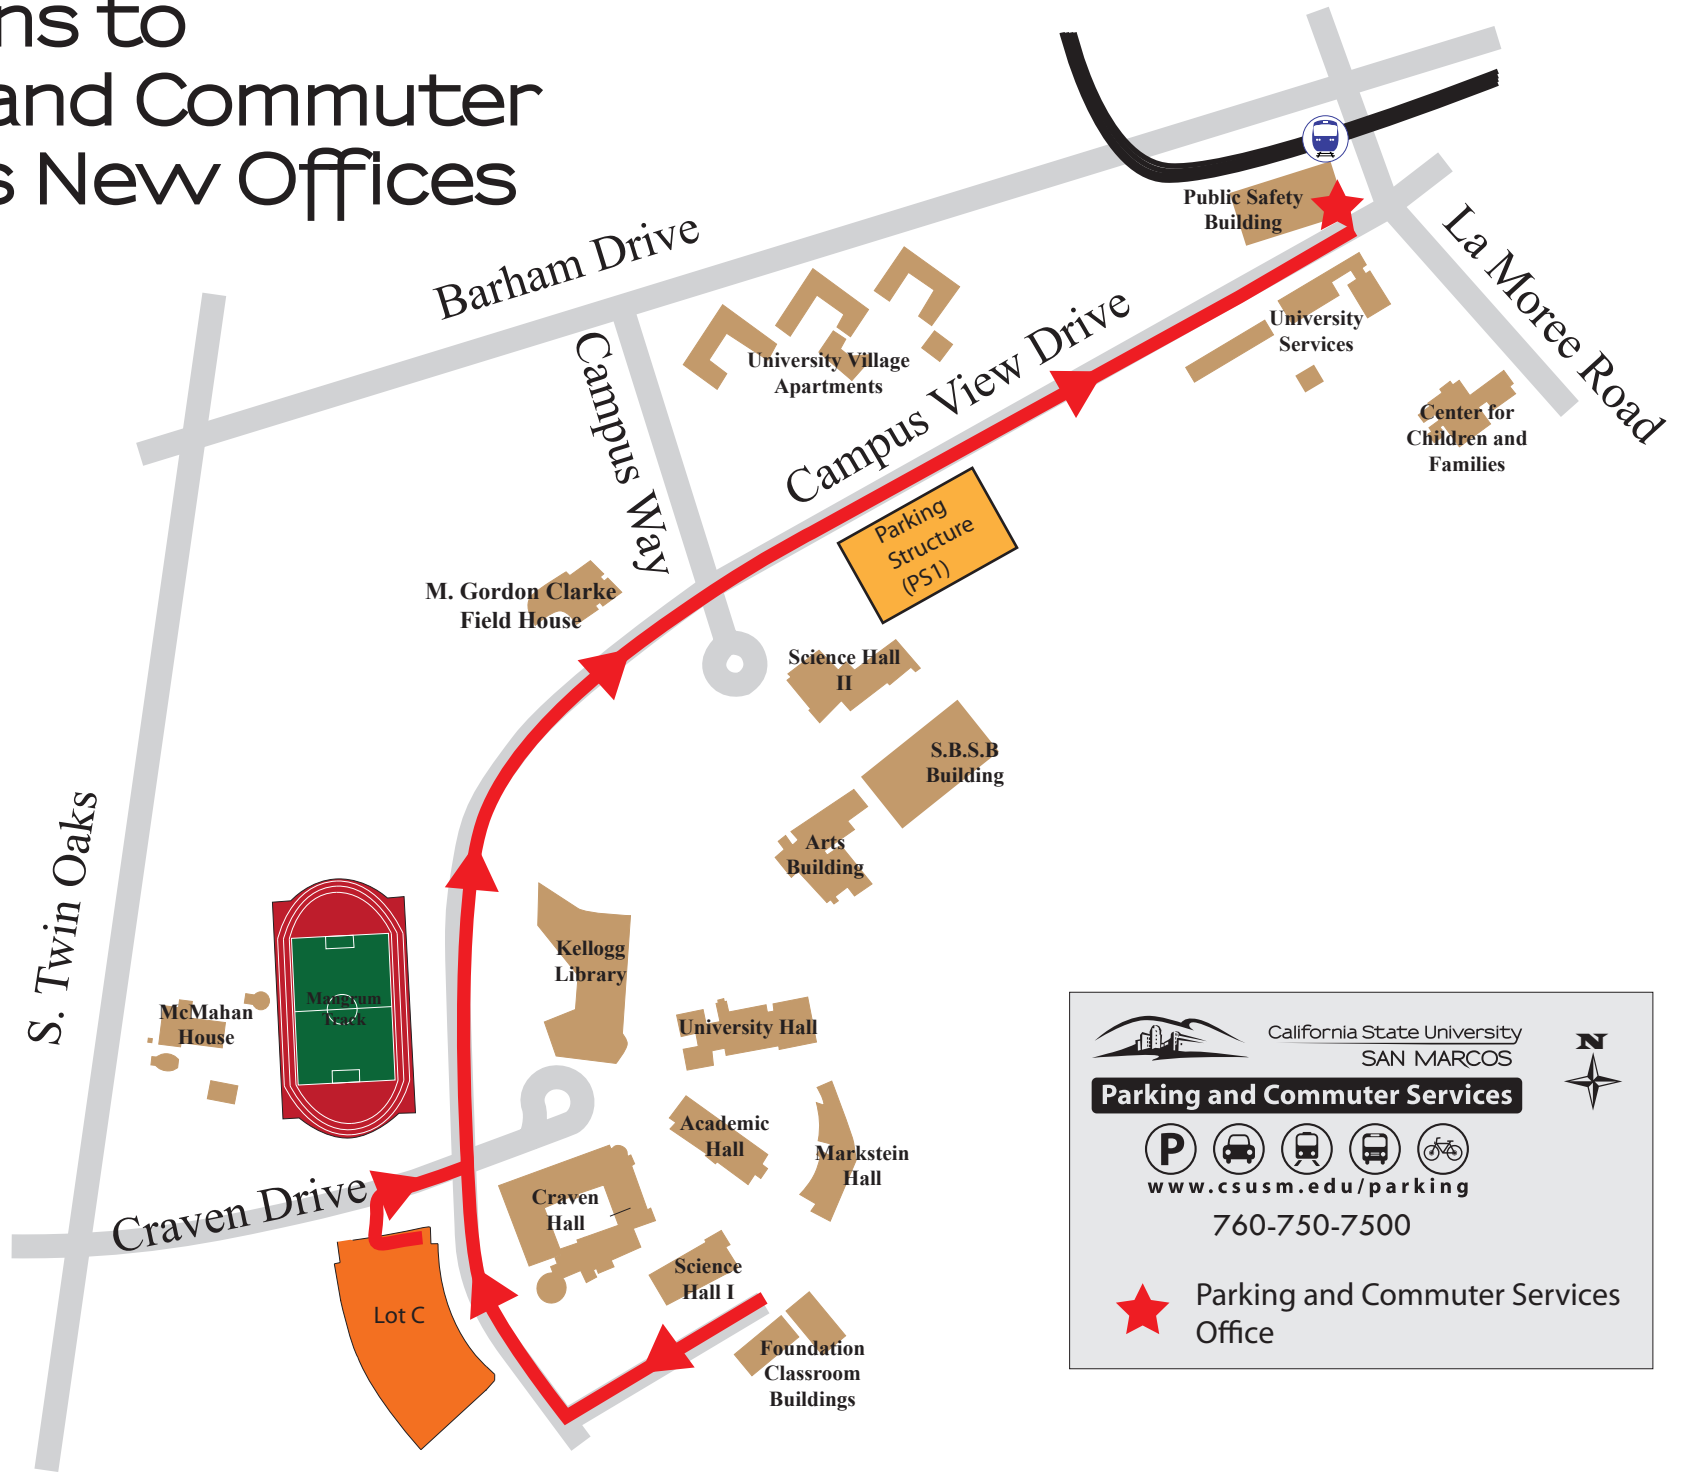

# Directions to Parking and Commuter Services New Offices

California State University  
SAN MARCOS

**Parking and Commuter Services**

[www.csusm.edu/parking](http://www.csusm.edu/parking)

760-750-7500

 Parking and Commuter Services Office