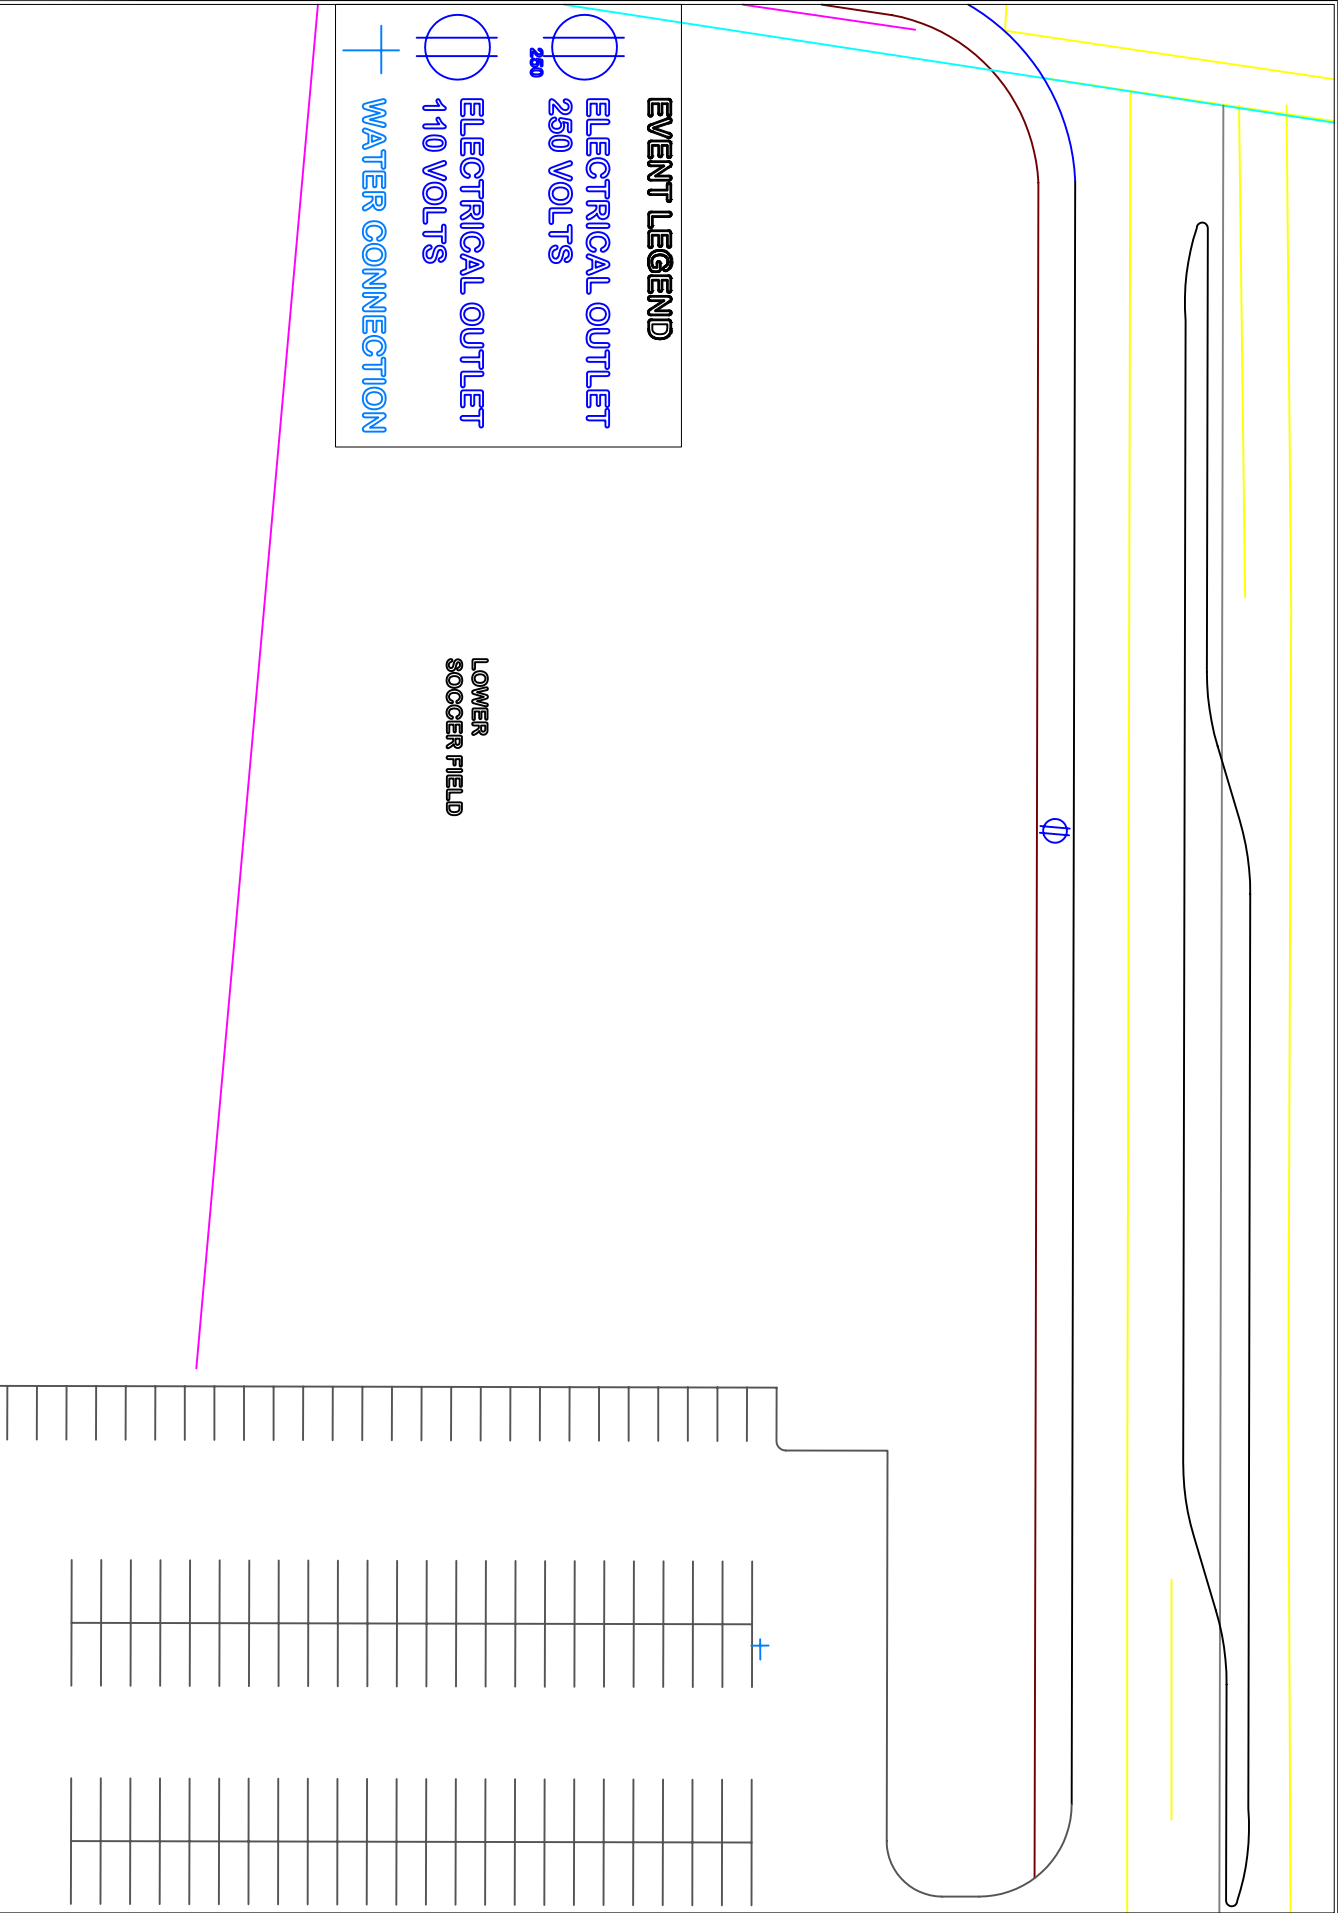

EVENT LEGEND

-  **ELECTRICAL OUTLET
250 VOLTS**
-  **ELECTRICAL OUTLET
110 VOLTS**
-  **WATER CONNECTION**

**LOWER
SOCCER FIELD**

Cal State San Marcos
 San Marcos, CA 92096-0001
 (760) 750-4600 VOICE
 (760) 750-3204 FAX

**LOWER SOCCER
FIELD**

PROJECT: EVENTS
DEPARTMENT: FACILITY SERVICES
REVISED: 7/20/2004
FILENAME: