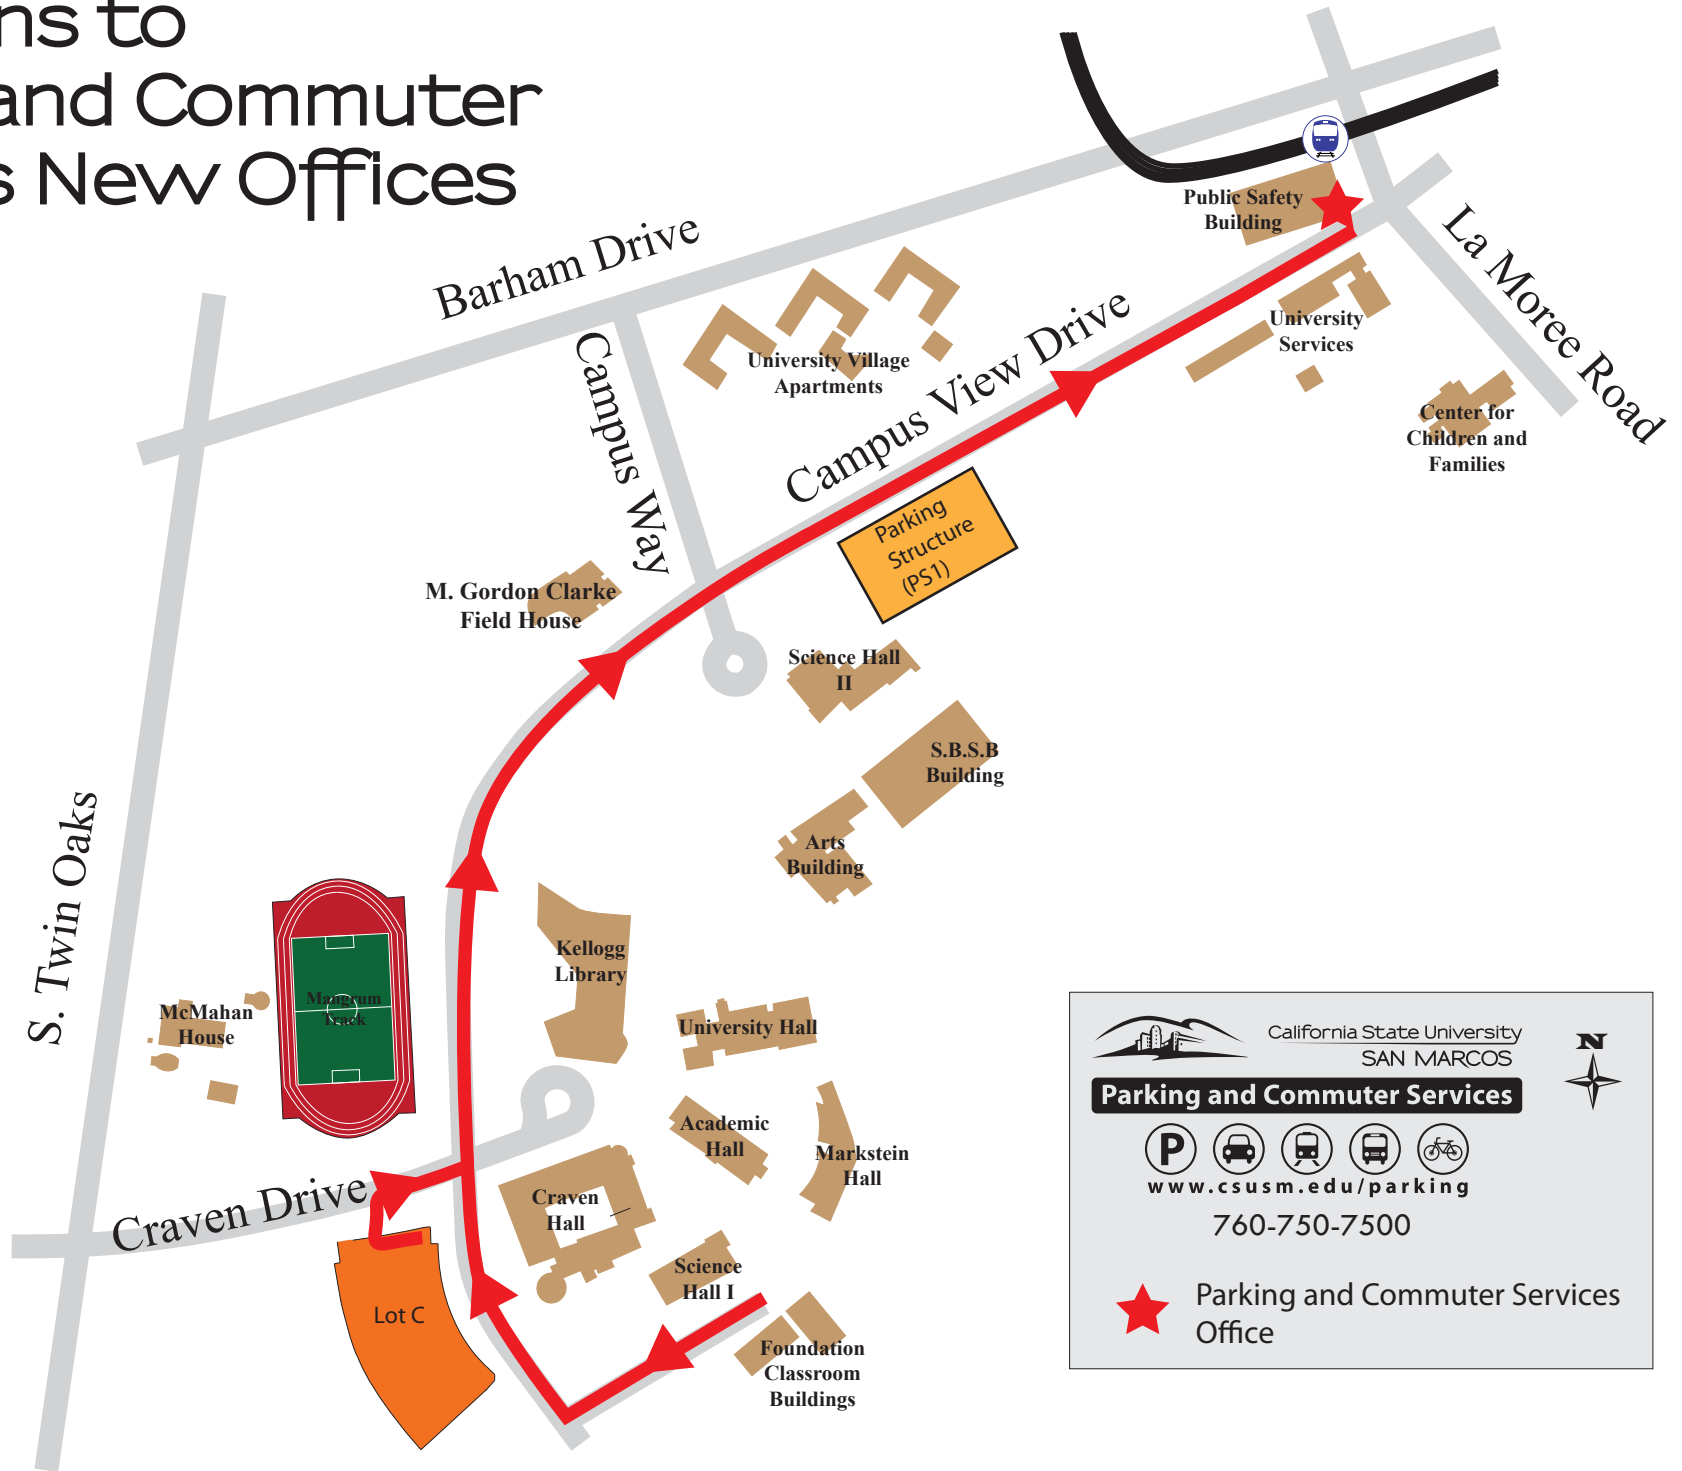

Directions to Parking and Commuter Services New Offices

California State University
SAN MARCOS

Parking and Commuter Services

www.csusm.edu/parking
760-750-7500

Parking and Commuter Services Office