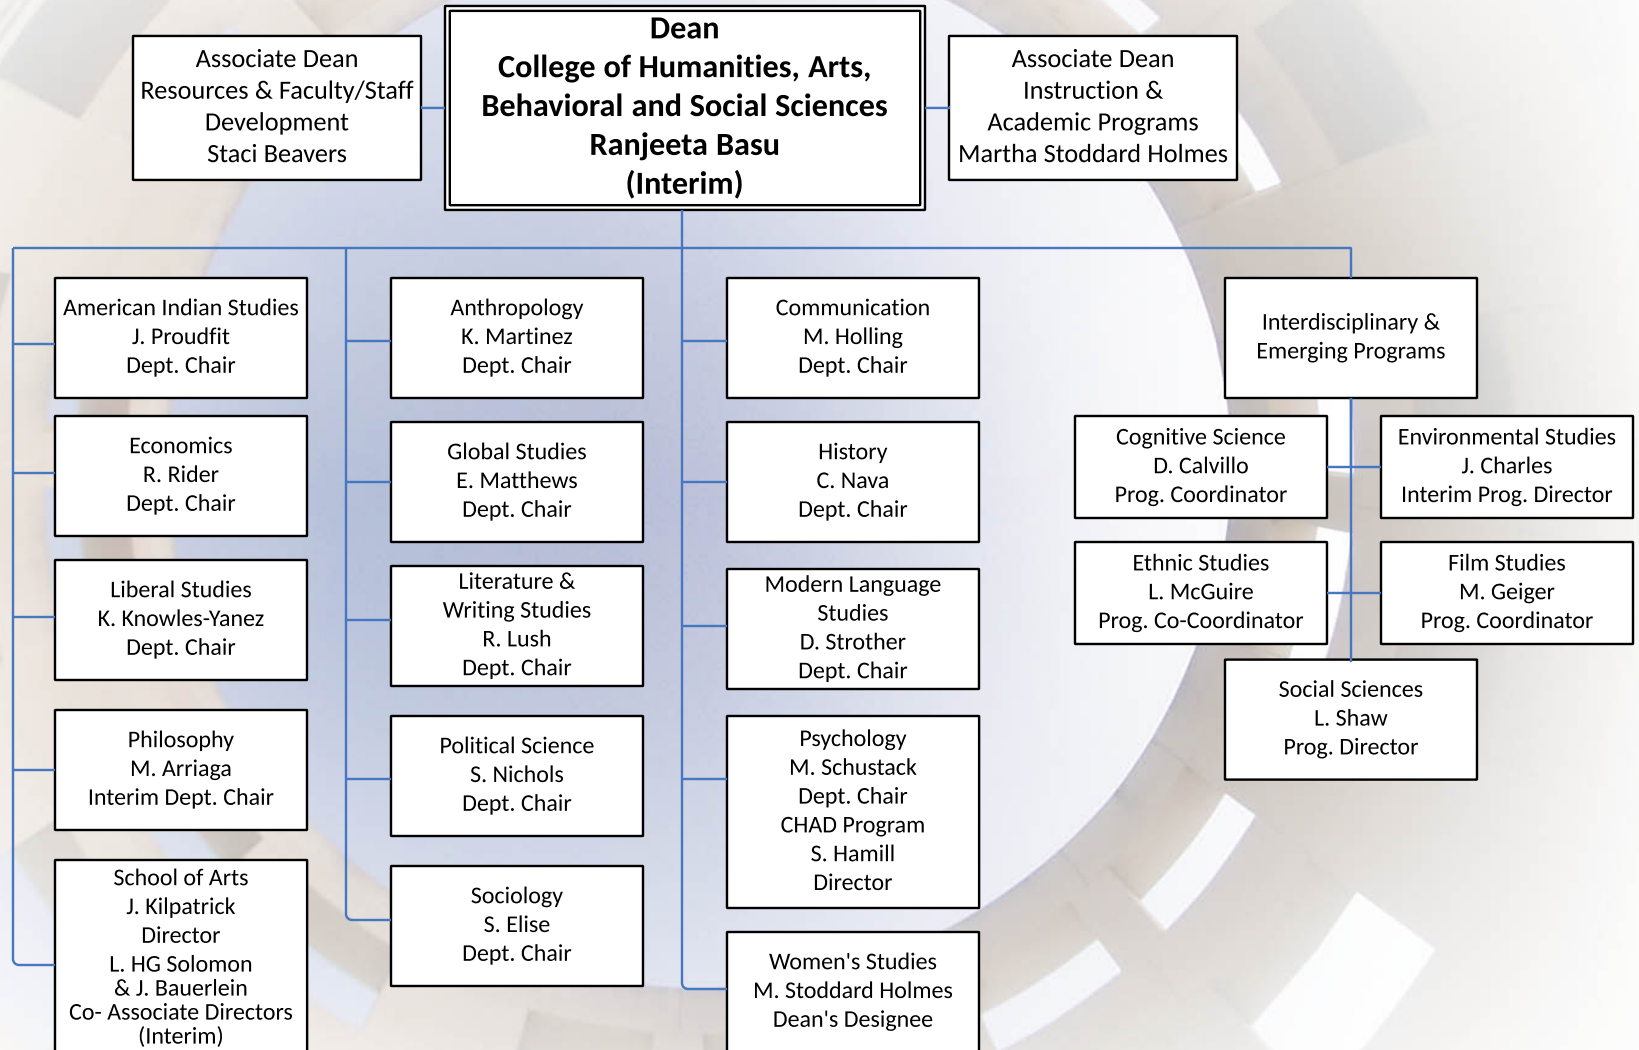

California State University San Marcos Division of Academic Affairs AY 2016 / 2017

California State University San Marcos Division of Academic Affairs AY 2016 / 2017

California State University San Marcos Division of Academic Affairs AY 2016 / 2017

California State University San Marcos

DIVISION OF ACADEMIC AFFAIRS

AY 2016 / 2017

California State University San Marcos Division of Academic Affairs AY 2016 / 2017

**California State University San Marcos
Division of Academic Affairs
AY 2016 / 2017**