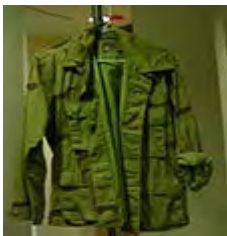

Female/Male
Bell Hop w/ Hat
Size: 6

Costume # 141

Female/Male
Clown Jumpsuit
Size: n/a

Costume # 142

Female
Red Negligee
Size: n/a

Costume # 143

Male
Camouflage Jacket
Size: M

Costume # 144