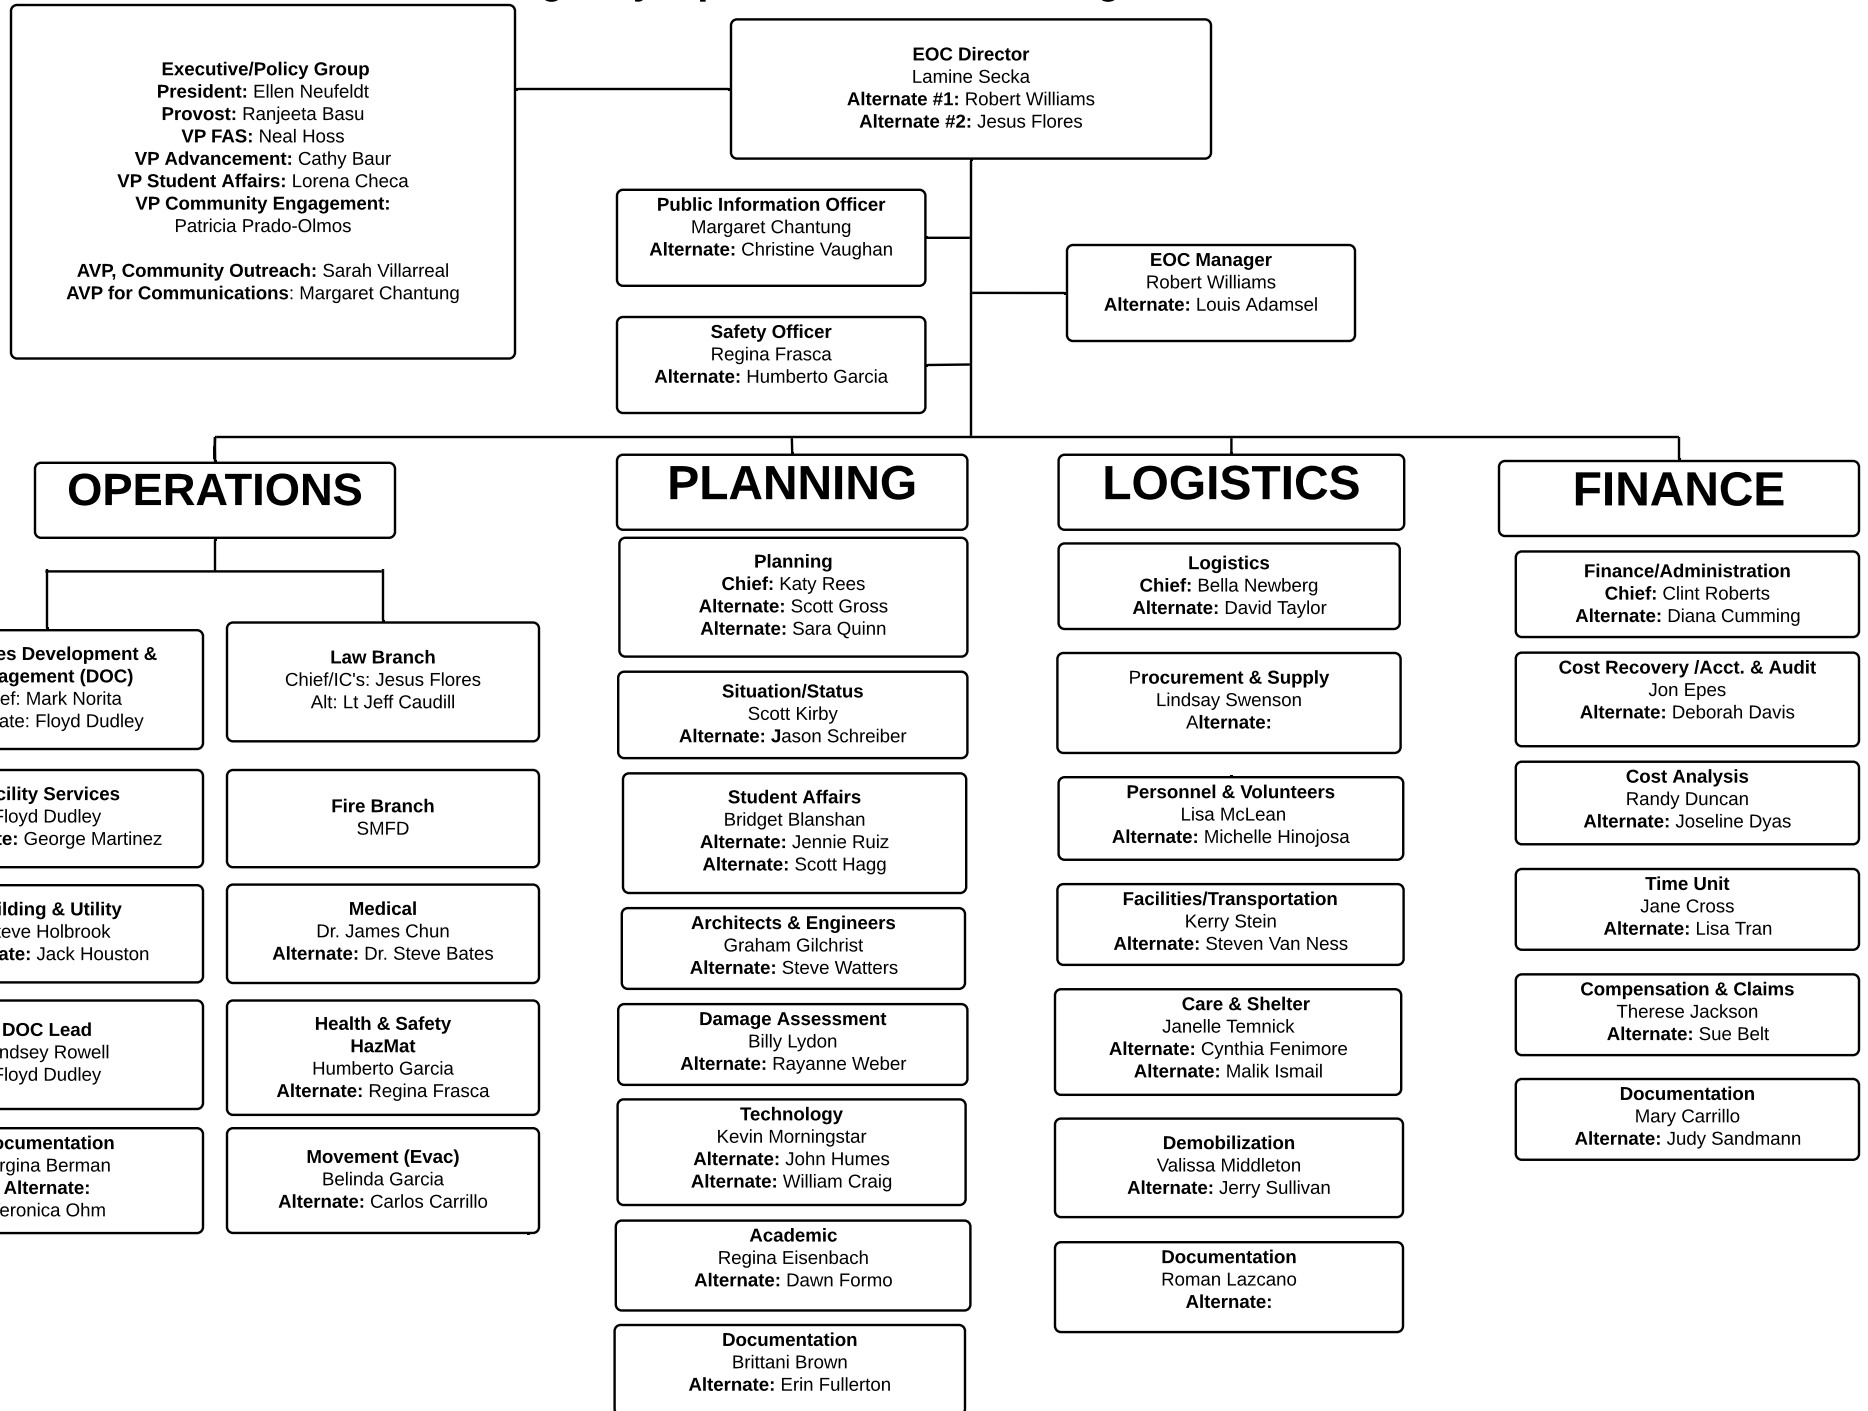

California State University San Marcos Emergency Operations Center - Organizational Chart

OPERATIONS

- Facilities Development & Management (DOC)**
 Chief: Mark Norita
 Alternate: Floyd Dudley
- Facility Services**
 Floyd Dudley
 Alternate: George Martinez
- Building & Utility**
 Steve Holbrook
 Alternate: Jack Houston
- DOC Lead**
 Lindsey Rowell
 Floyd Dudley
- Documentation**
 Virginia Berman
 Alternate: Veronica Ohm
- Law Branch**
 Chief/IC's: Jesus Flores
 Alt: Lt Jeff Caudill
- Fire Branch**
 SMFD
- Medical**
 Dr. James Chun
 Alternate: Dr. Steve Bates
- Health & Safety
HazMat**
 Humberto Garcia
 Alternate: Regina Frasca
- Movement (Evac)**
 Belinda Garcia
 Alternate: Carlos Carrillo

PLANNING

- Planning**
 Chief: Katy Rees
 Alternate: Scott Gross
 Alternate: Sara Quinn
- Situation/Status**
 Scott Kirby
 Alternate: Jason Schreiber
- Student Affairs**
 Bridget Blanshan
 Alternate: Jennie Ruiz
 Alternate: Scott Hagg
- Architects & Engineers**
 Graham Gilchrist
 Alternate: Steve Watters
- Damage Assessment**
 Billy Lydon
 Alternate: Rayanne Weber
- Technology**
 Kevin Morningstar
 Alternate: John Humes
 Alternate: William Craig
- Academic**
 Regina Eisenbach
 Alternate: Dawn Formo
- Documentation**
 Brittani Brown
 Alternate: Erin Fullerton

LOGISTICS

- Logistics**
 Chief: Bella Newberg
 Alternate: David Taylor
- Procurement & Supply**
 Lindsay Swenson
 Alternate:
- Personnel & Volunteers**
 Lisa McLean
 Alternate: Michelle Hinojosa
- Facilities/Transportation**
 Kerry Stein
 Alternate: Steven Van Ness
- Care & Shelter**
 Janelle Ternnick
 Alternate: Cynthia Fenimore
 Alternate: Malik Ismail
- Demobilization**
 Valissa Middleton
 Alternate: Jerry Sullivan
- Documentation**
 Roman Lazcano
 Alternate: