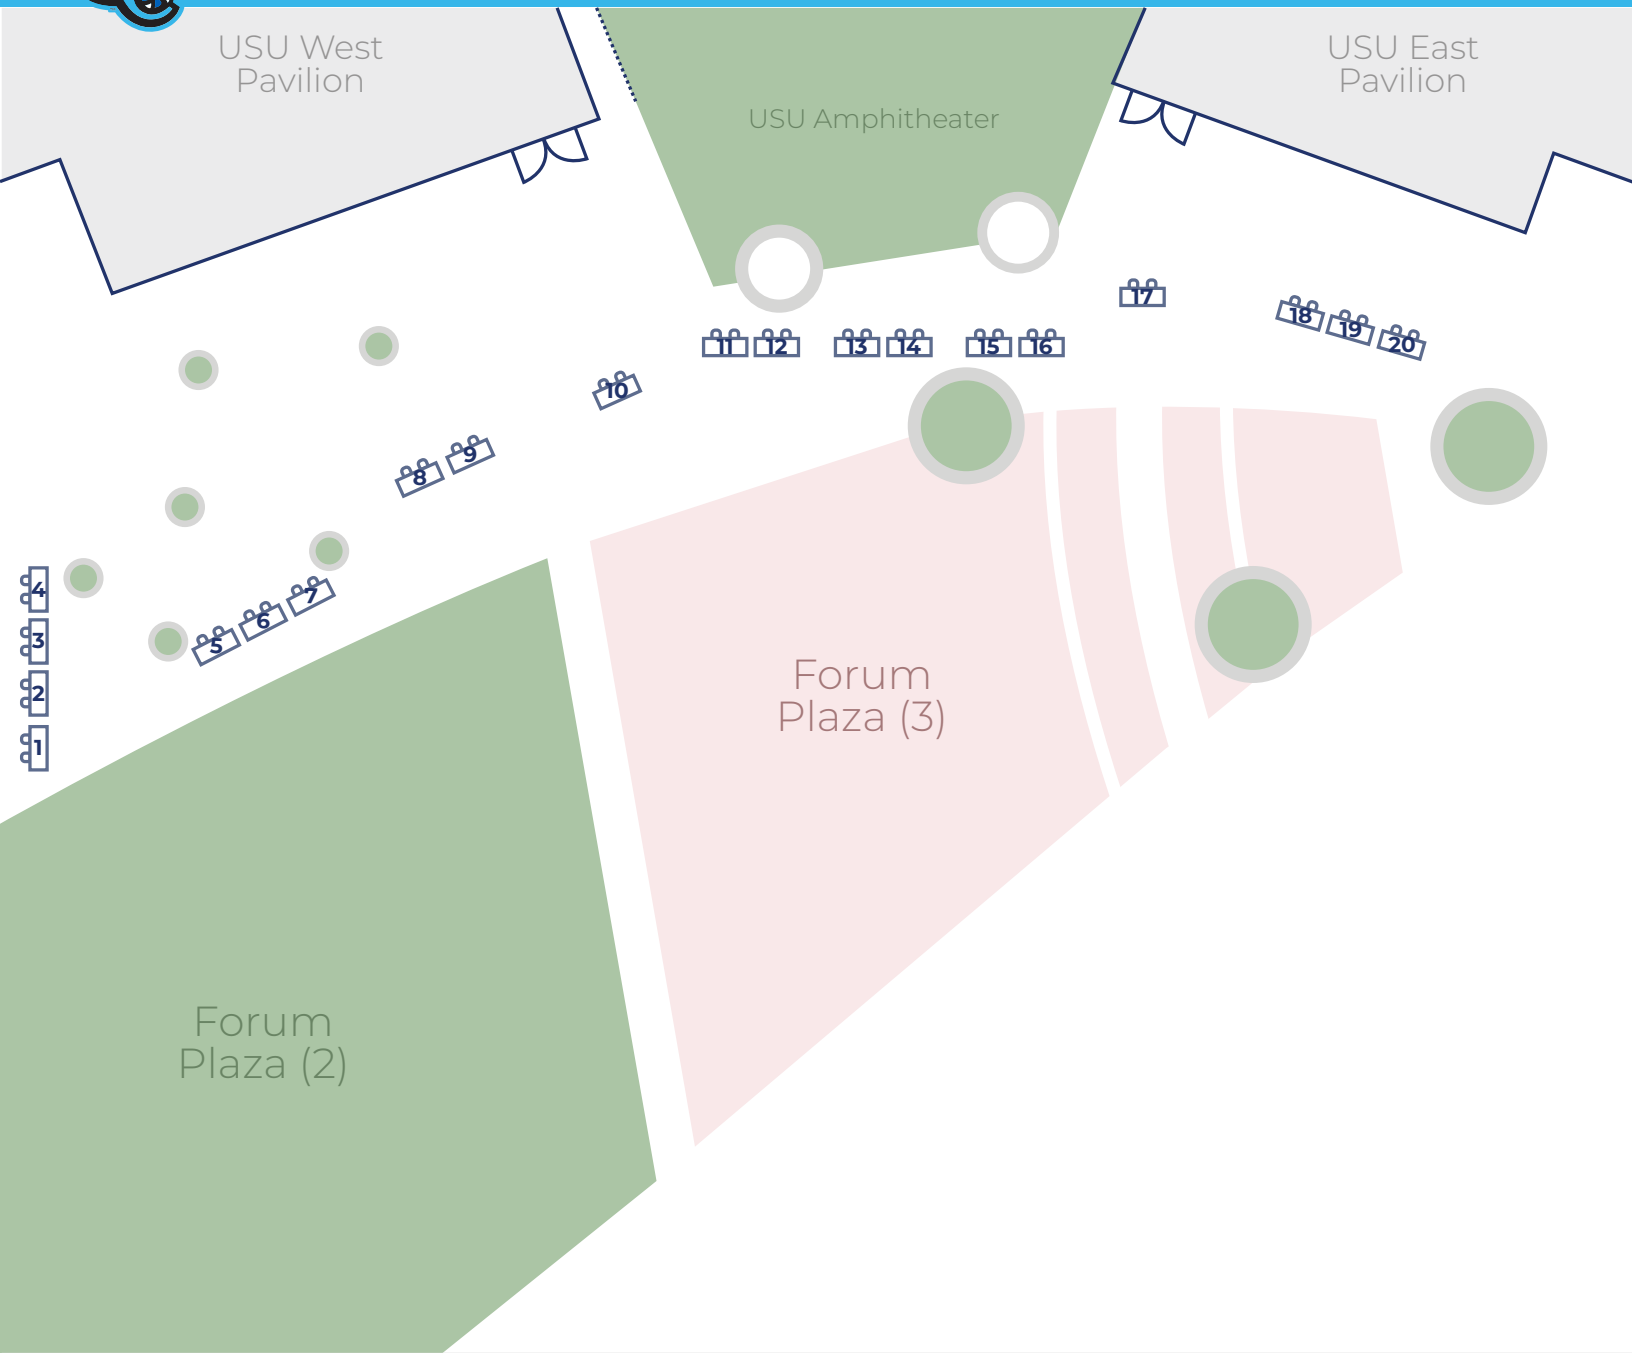

USU Arcade

USU Arcade • Standard Layout

Please note: Each Arcade space can accommodate one (6ft) table and two chairs. Please refer to the Events and Conference Services (ECS) and/or USU resources rates.