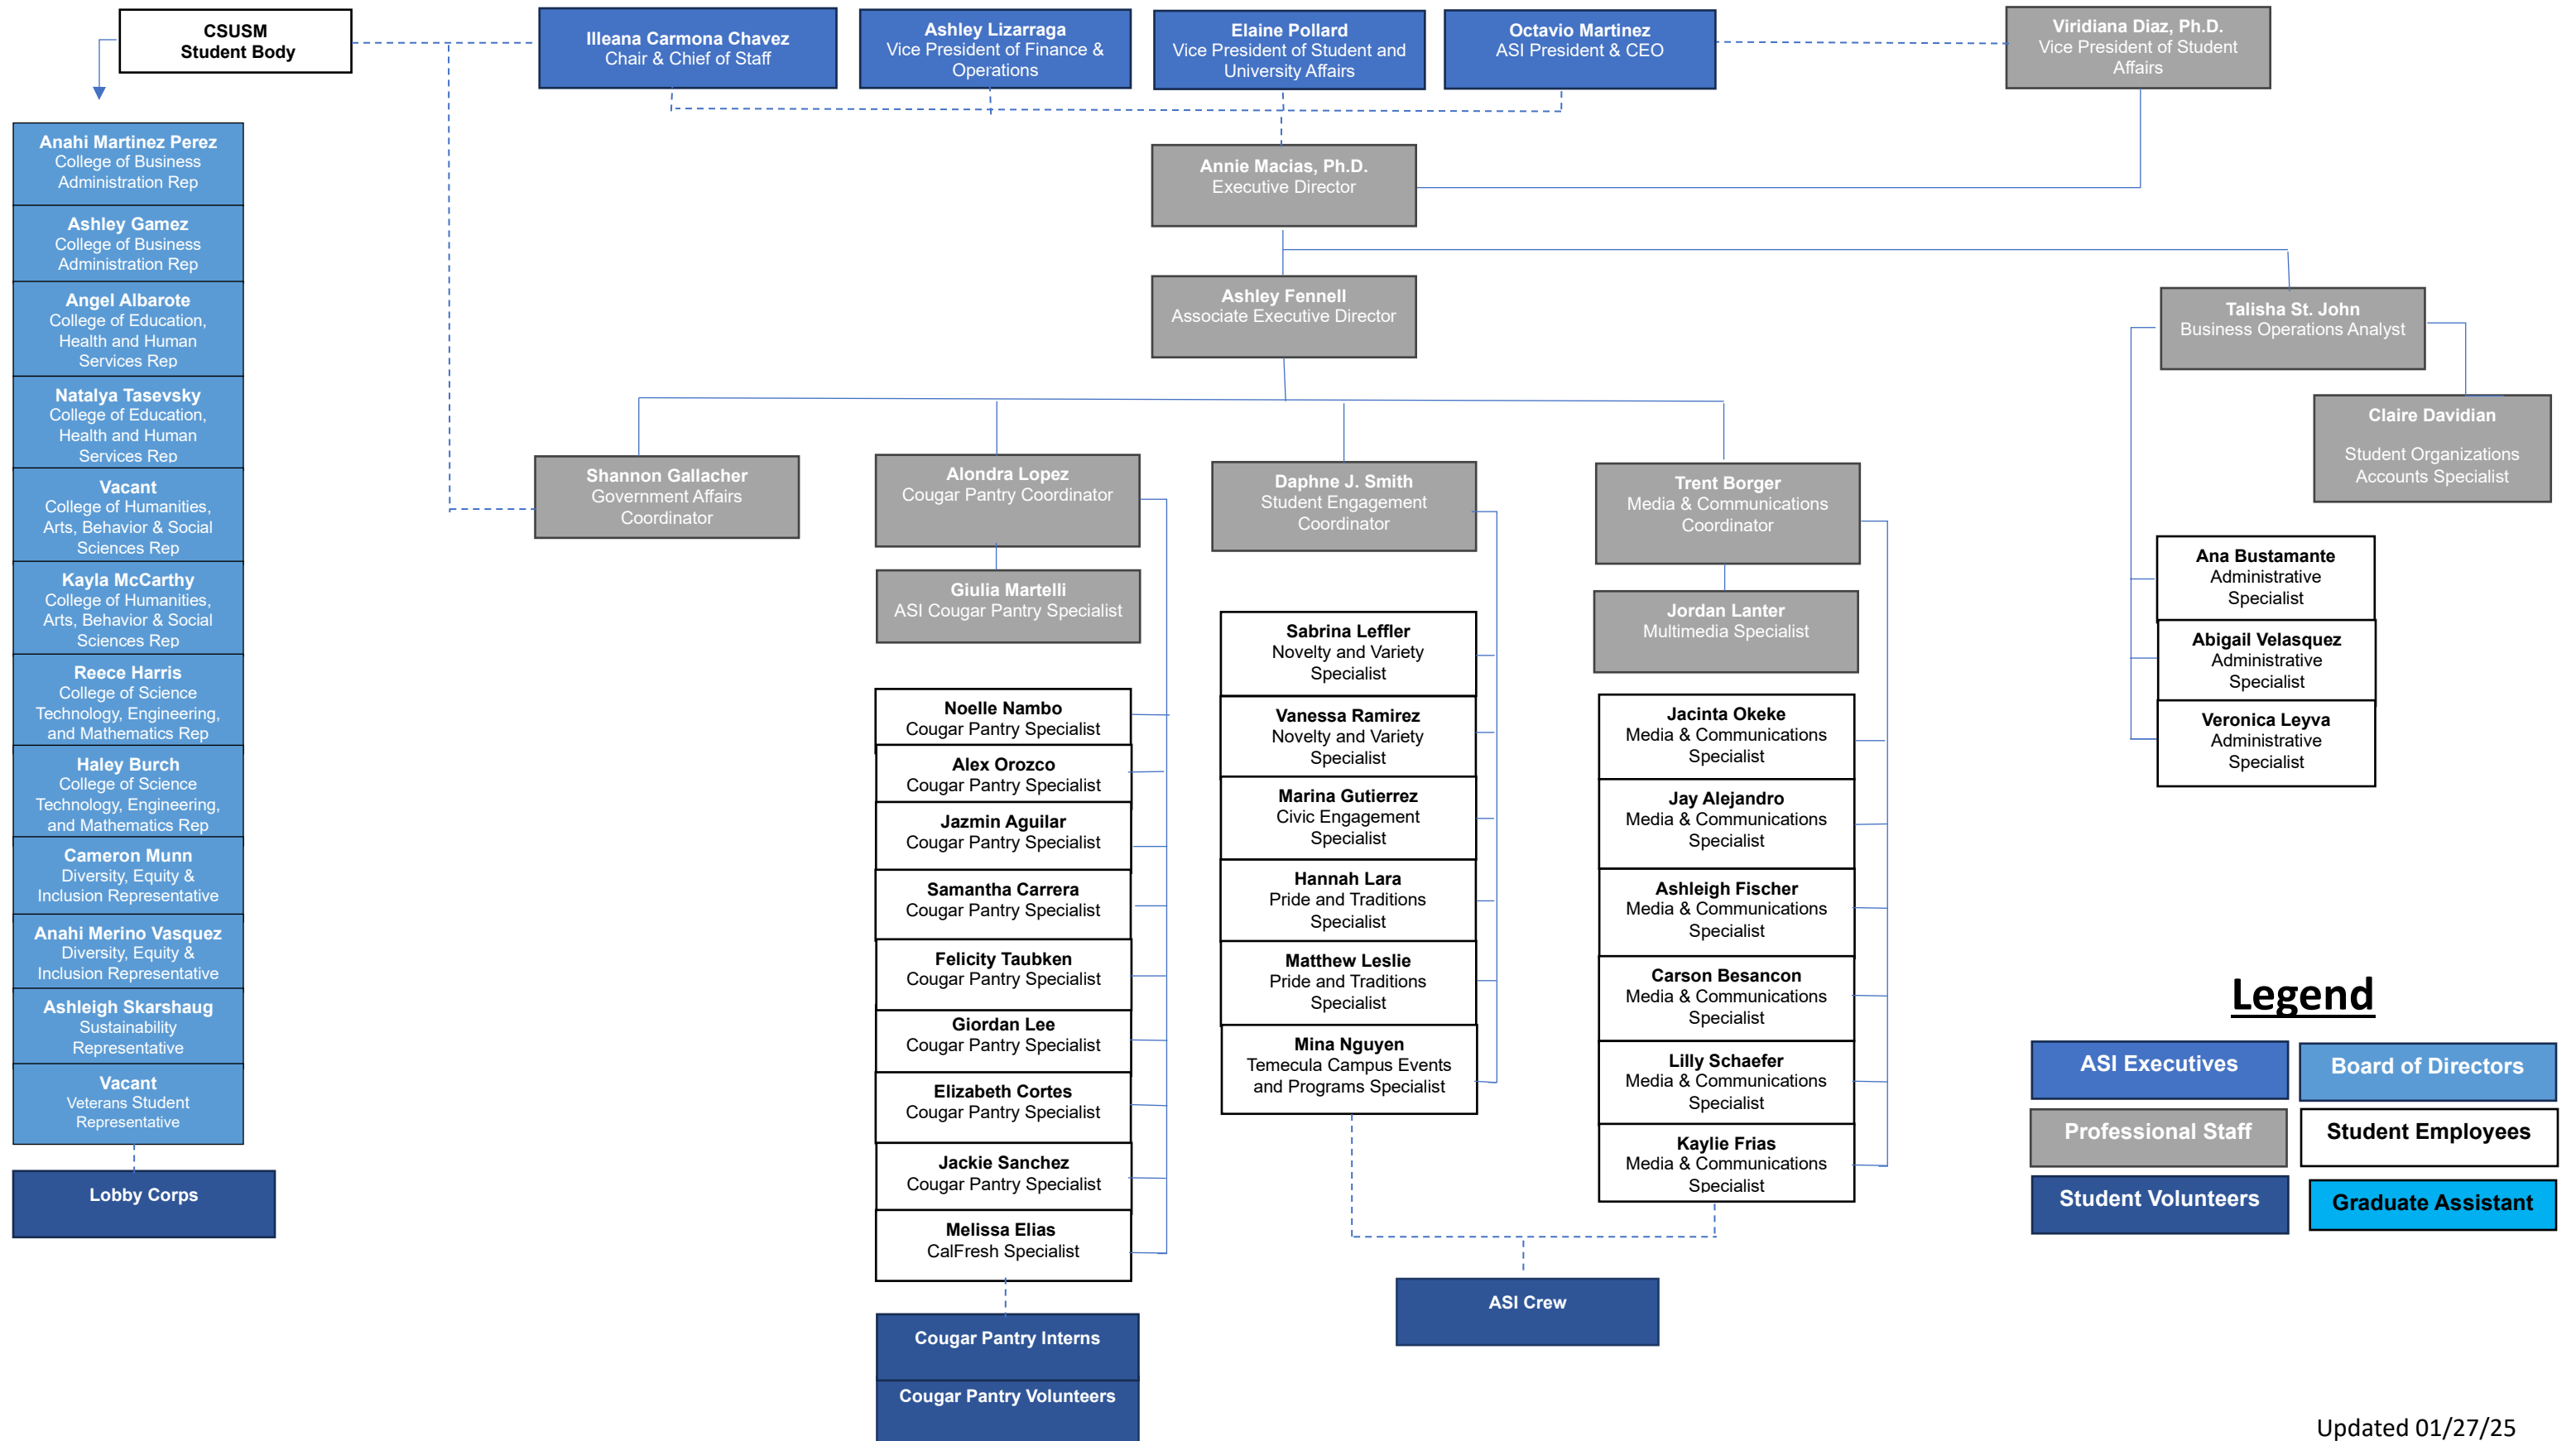

2024 – 2025 ASI Organizational Chart
 Associated Students, Inc. of California State University San Marcos

Legend

ASI Executives	Board of Directors
Professional Staff	Student Employees
Student Volunteers	Graduate Assistant