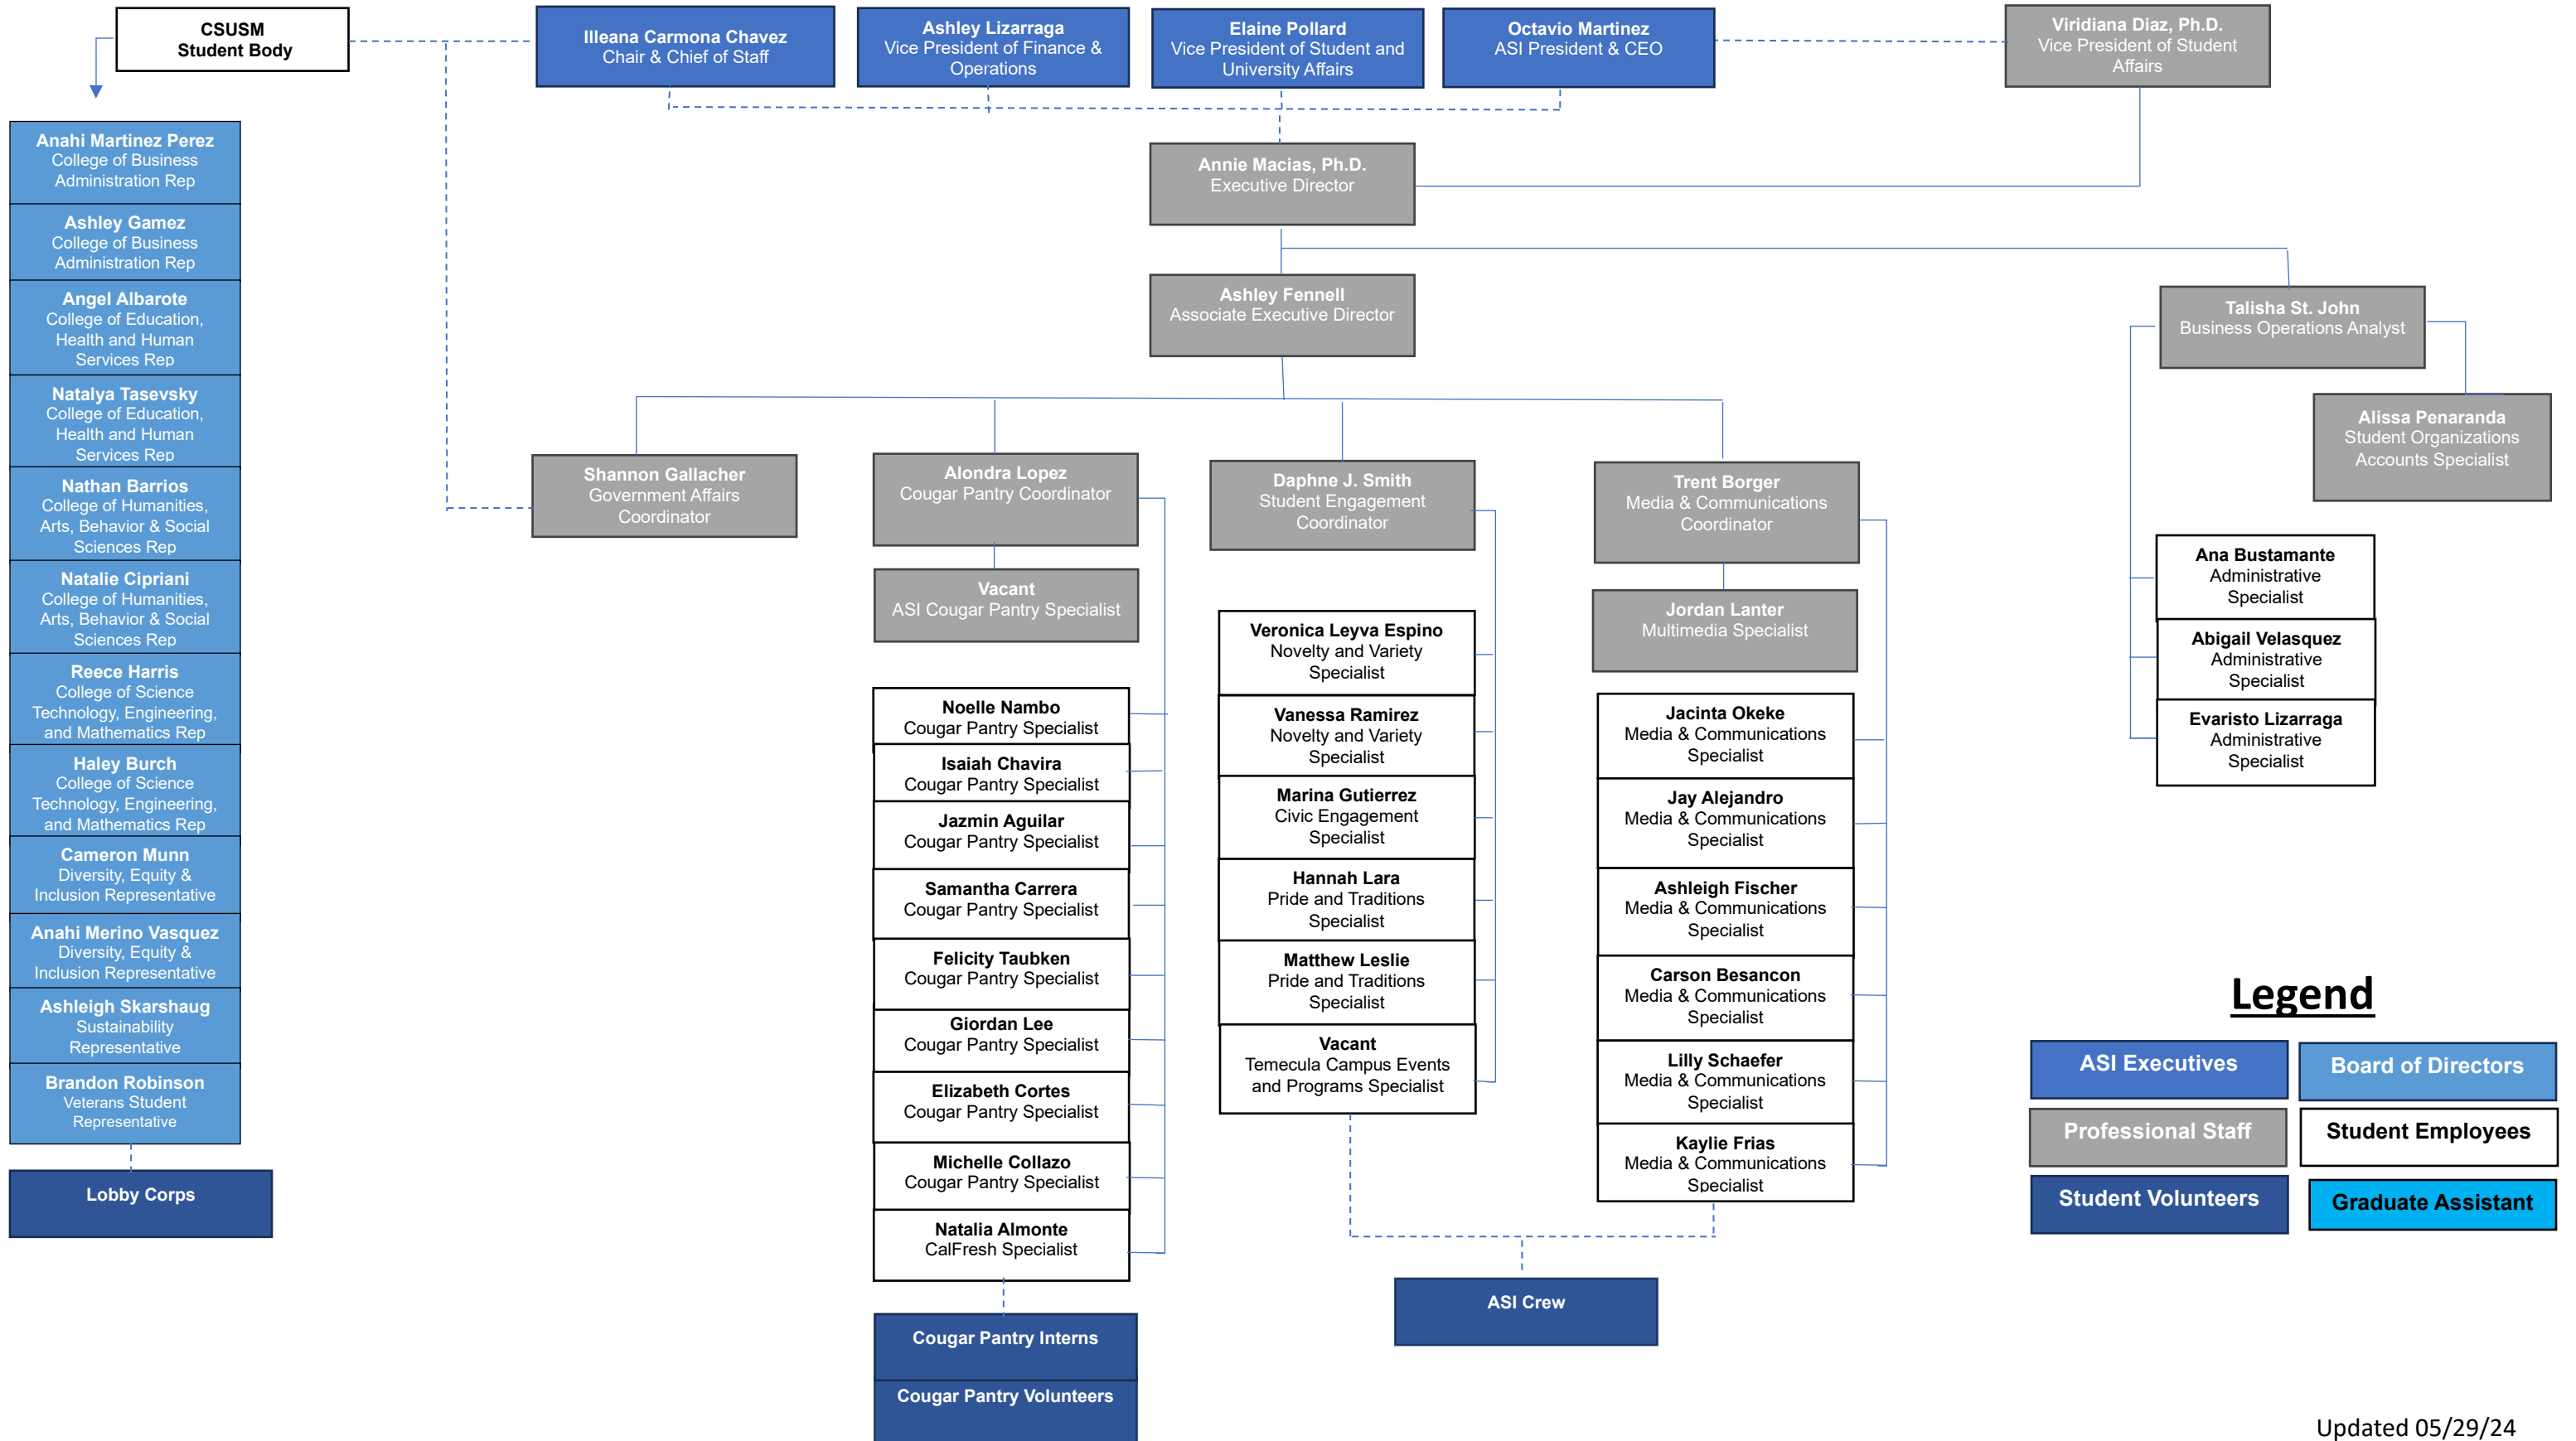

2024 – 2025 ASI Organizational Chart
 Associated Students, Inc. of California State University San Marcos

Legend

ASI Executives	Board of Directors
Professional Staff	Student Employees
Student Volunteers	Graduate Assistant