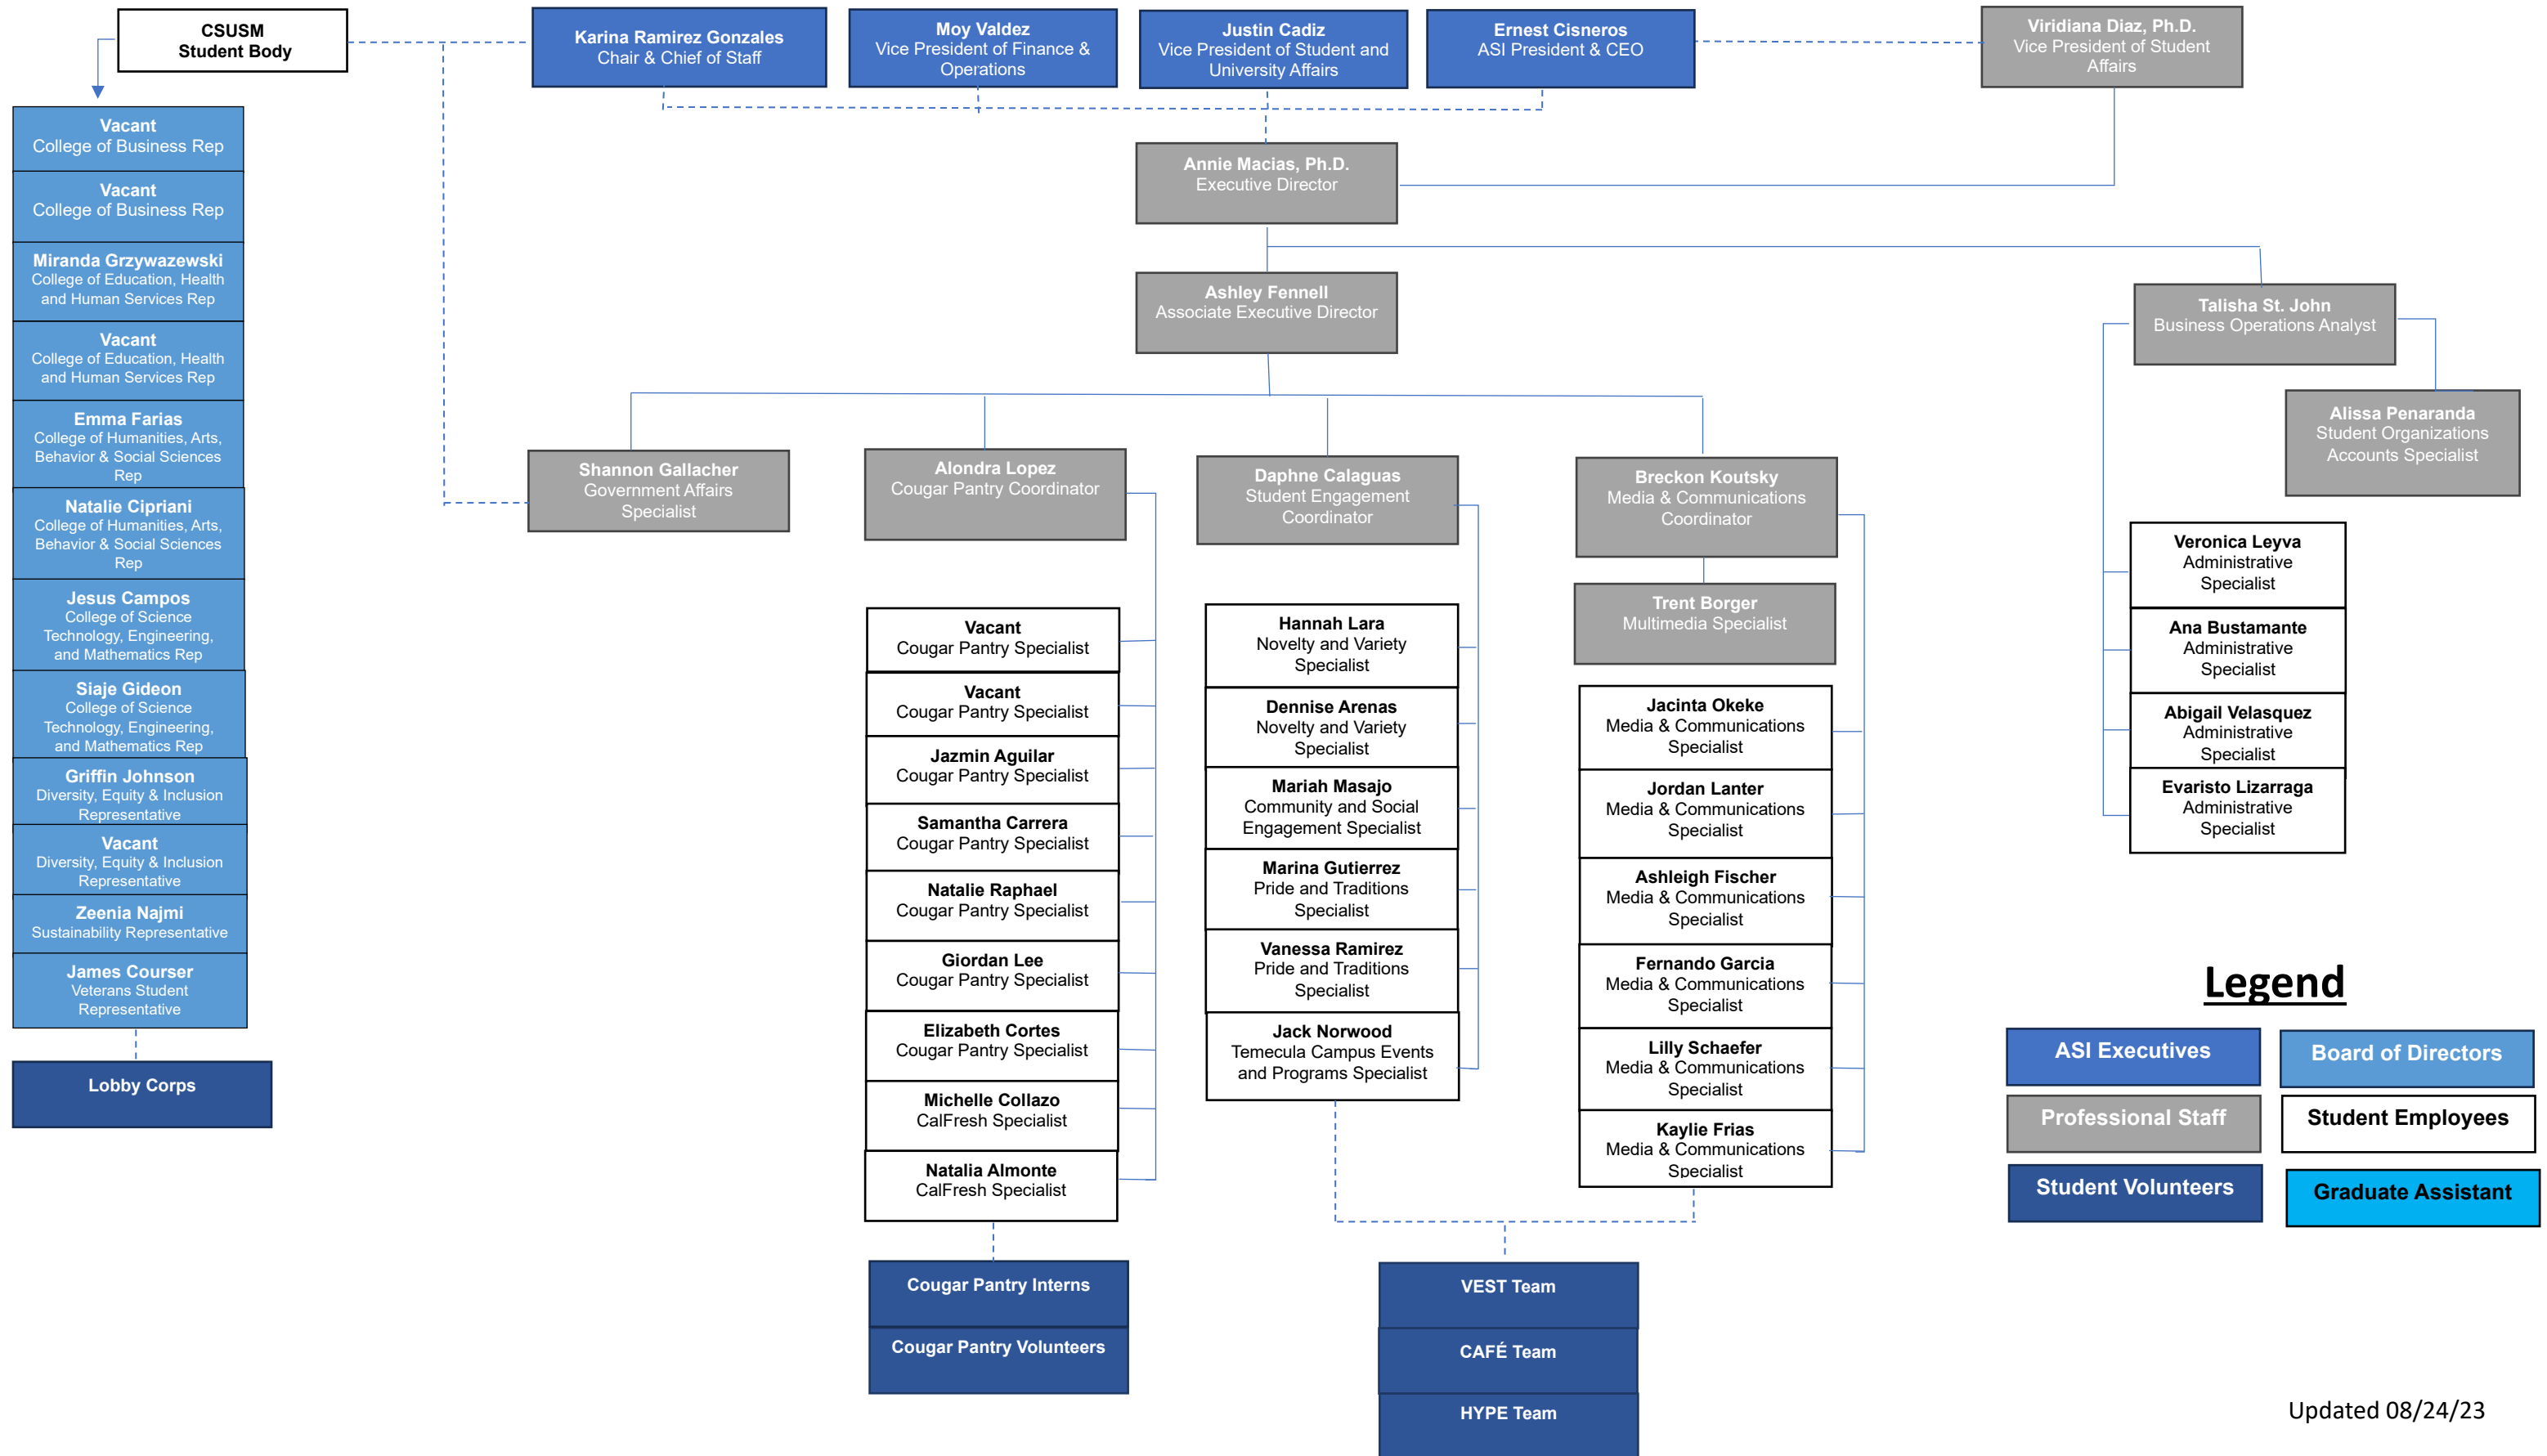

2023 – 2024 ASI Organizational Chart
 Associated Students, inc., California State University San Marcos

Legend

ASI Executives	Board of Directors
Professional Staff	Student Employees
Student Volunteers	Graduate Assistant