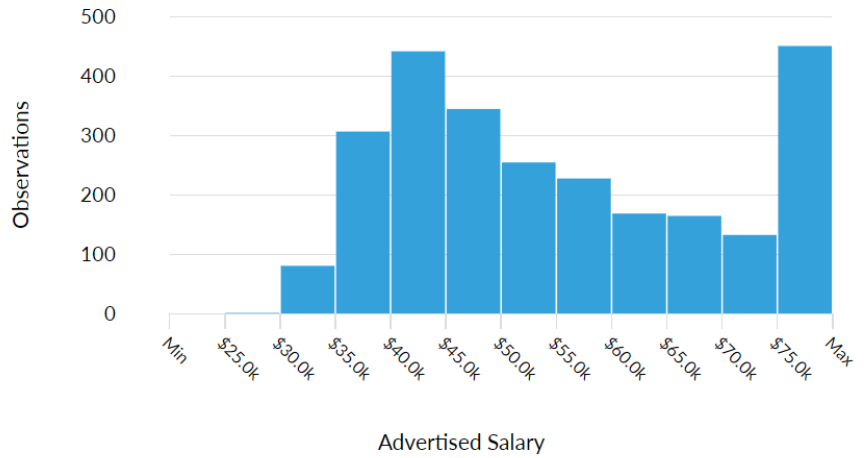

2 Number of Unique Postings

There were 9,871 unique job postings:

San Diego County	Los Angeles County	Orange County	Riverside County	Imperial County	Unique Postings
4,518	3,170	1,827	341	15	9,871

3 Median Advertised Salary

There are 2,567 advertised salary observations (26% of the 9,871 matching postings).

\$52.1K
Median Advertised Salary

4 Advertised Wages Trend

Advertised Wage Trend ⓘ

▲ **3.0%** Aug 2021 - Jul 2022
\$52.1k Median

6M 1Y 3Y CUSTOM

2,567 Job Postings

5 Unique Postings Trend

6 Education Breakdown

Example: “A.A. or B.A. or equivalent work or educational experience preferred” will be counted in both Associate’s Degree and Bachelor’s Degree categories.