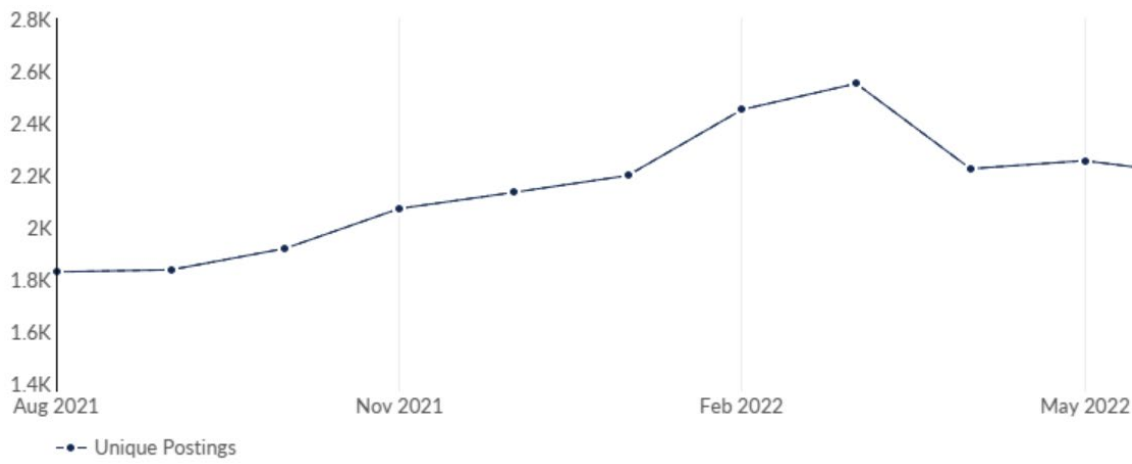

2 Number of Unique Postings

There were 9,871 unique job postings:

San Diego County	Los Angeles County	Orange County	Riverside County	Imperial County	Unique Postings
4,518	3,170	1,827	341	15	9,871

3 Median Advertised Salary

There are 2,567 advertised salary observations (26% of the 9,871 matching postings).

\$52.1K
Median Advertised Salary

4 Advertised Wages Trend

Advertised Wage Trend ⓘ

▲ **3.0%** Aug 2021 - Jul 2022
\$52.1k Median

6M 1Y 3Y CUSTOM

2,567 Job Postings

5 Unique Postings Trend

6 Education Breakdown

Example: “A.A. or B.A. or equivalent work or educational experience preferred” will be counted in both Associate’s Degree and Bachelor’s Degree categories.