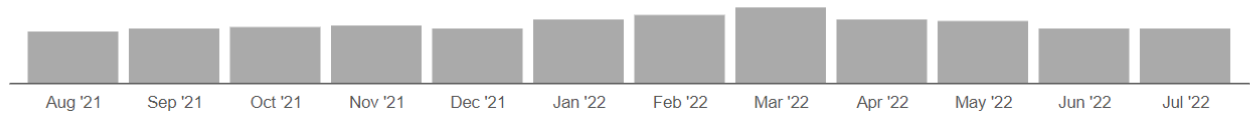

There are 2,567 advertised salary observations (26% of the 9,871 matching postings).

\$52.1K
Median Advertised Salary

4 Advertised Wages Trend

Advertised Wage Trend ⓘ

▲ **3.0%** Aug 2021 - Jul 2022
\$52.1k Median

6M 1Y 3Y CUSTOM

2,567 Job Postings

5 Unique Postings Trend

6 Education Breakdown

Example: “A.A. or B.A. or equivalent work or educational experience preferred” will be counted in both Associate’s Degree and Bachelor’s Degree categories.