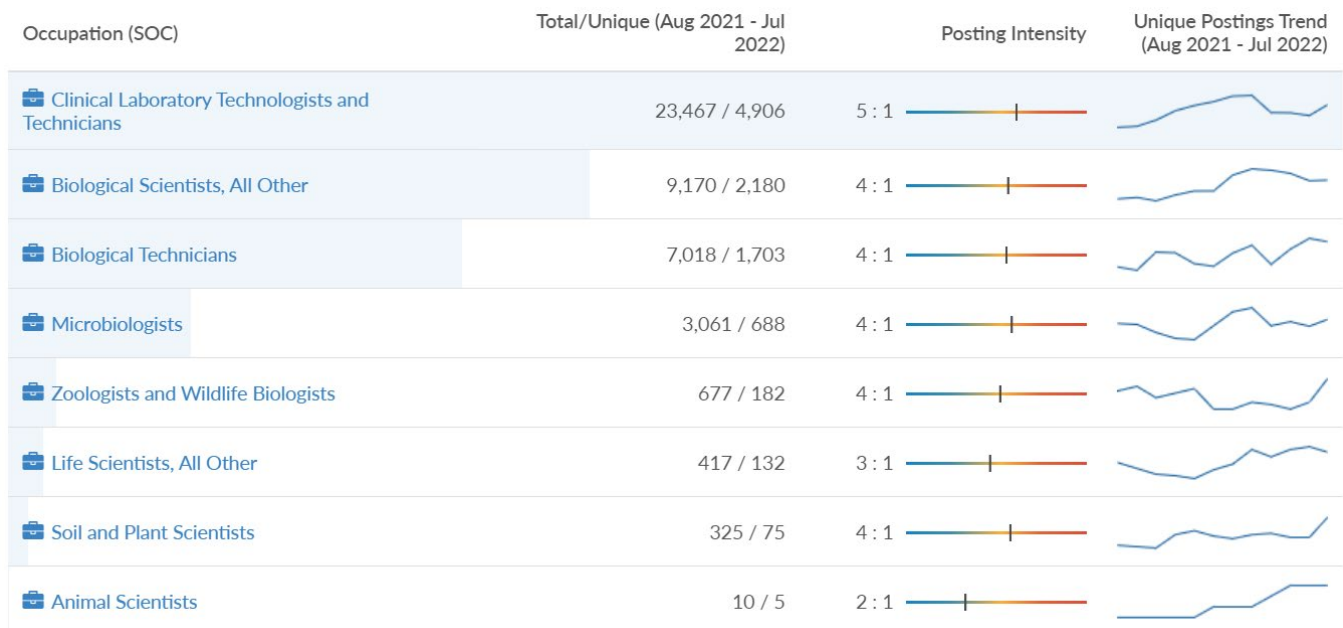

Contents

1	About.....	3
2	Number of Unique Postings.....	3
3	Median Advertised Salary.....	4
4	Advertised Wages Trend.....	4
5	Unique Postings Trend.....	5
6	Education Breakdown.....	5
7	Experience Breakdown.....	6
8	Who's Hiring.....	6
9	Top Cities Posting.....	7
10	Top Posted Job Titles.....	7
11	Top Industries.....	8
12	In-Demand Skills.....	8
12.1	Top Specialized Skills.....	8
12.2	Top Common Skills.....	9
12.3	Top Software Skills.....	9

1 About

The data is based on The Analyst software by Lightcast™ for active full-time positions (32 hours or more) posted from AUG 2021 to July 2022 in the San Diego/Los Angeles/Orange/Riverside/Imperial Counties advertised for a Bachelor’s degree in Biology as one of the educational requirements.

We used the 2018 Standard Occupational Classifications (SOC) for:

- animal scientist
- biological scientists, all other
- biological technician
- soil and plant scientists
- microbiologists
- life scientist
- zoologists and wildlife biologists
- clinical laboratory technologists and technicians

2 Number of Unique Postings

There were 9,871 unique job postings:

San Diego County	Los Angeles County	Orange County	Riverside County	Imperial County	Unique Postings
4,518	3,170	1,827	341	15	9,871

3 Median Advertised Salary