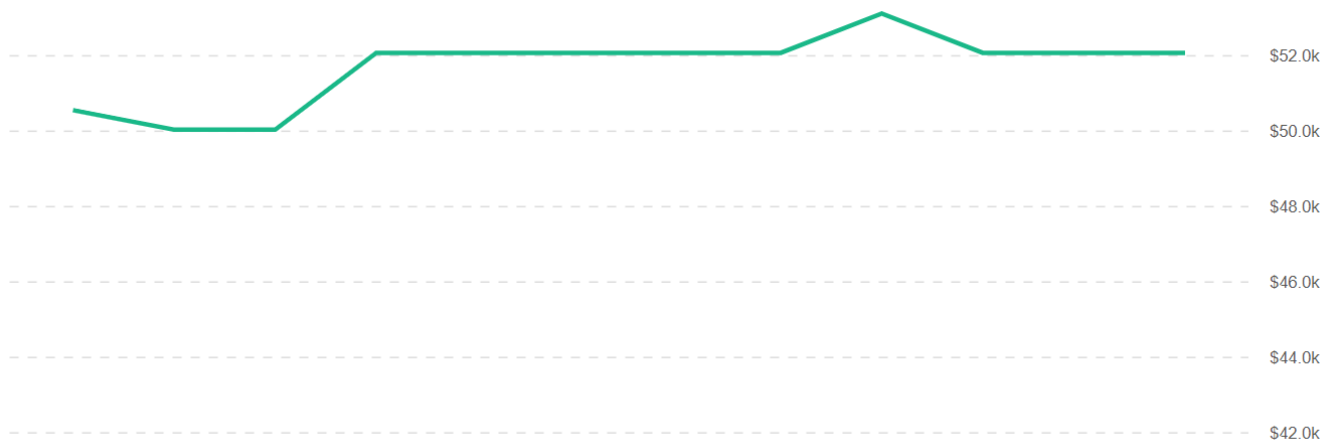

2 Number of Unique Postings

There were 9,871 unique job postings:

San Diego County	Los Angeles County	Orange County	Riverside County	Imperial County	Unique Postings
4,518	3,170	1,827	341	15	9,871

3 Median Advertised Salary

There are 2,567 advertised salary observations (26% of the 9,871 matching postings).

\$52.1K
Median Advertised Salary

4 Advertised Wages Trend

Advertised Wage Trend ⓘ

▲ **3.0%** Aug 2021 - Jul 2022
\$52.1k Median

6M 1Y 3Y CUSTOM

2,567 Job Postings

5 Unique Postings Trend

6 Education Breakdown

Example: “A.A. or B.A. or equivalent work or educational experience preferred” will be counted in both Associate’s Degree and Bachelor’s Degree categories.