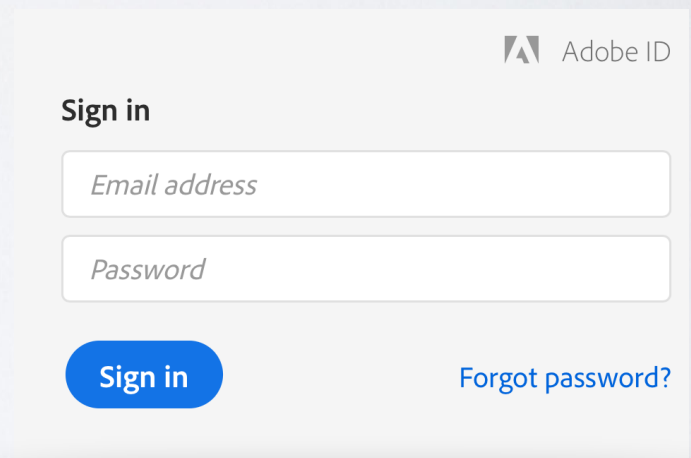

Adobe Apps on iOS

Once you install the Adobe app you wish to use, open the app.

Click "Sign In"

Type in your full campus email address

Example:

Faculty/Staff: username@csusm.edu

Students: username001@cougars.csusm.edu

You will be redirected to the CSUSM sign in page.

Sign in using your campus username and password.

Verizon 8:35 AM

Close

California State University
SAN MARCOS

Sign in with your CSUSM Username and Password