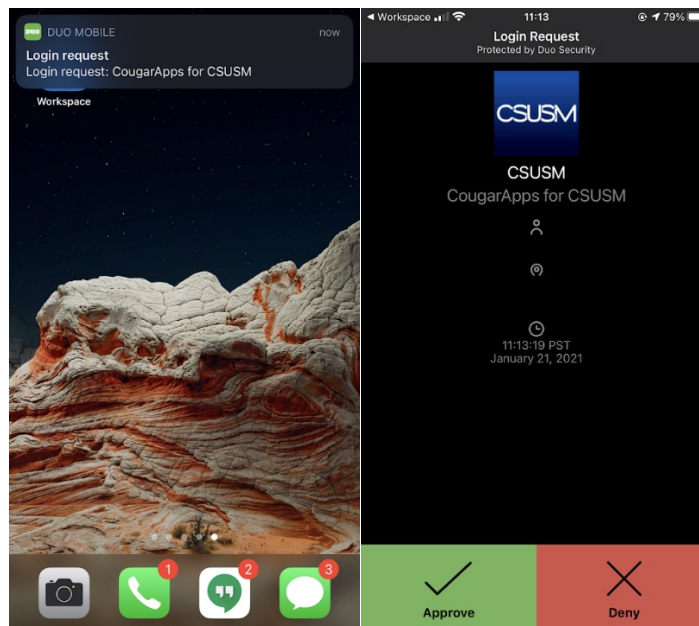

## Launch Citrix Workspace

Enter in your CSUSM username and password **\*\*Do not use @csusm.edu in your username\*\***

Your phone will receive a DUO push. **If you don't see it, open up your DUO app and approve the login**

Once you see your apps listed and in your name in the top right-hand corner of the Workspace window, you can click apps to launch them