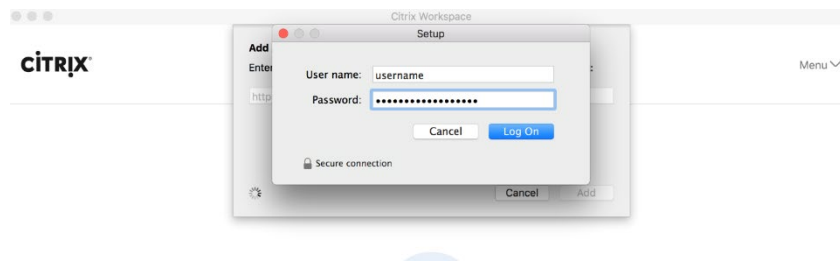

## Launch Citrix Workspace

Enter in your CSUSM username and password **\*\*Do not use @csusm.edu in your username\*\***

Your phone will receive a DUO push. **If you don't see it, open up your DUO app and approve the login**