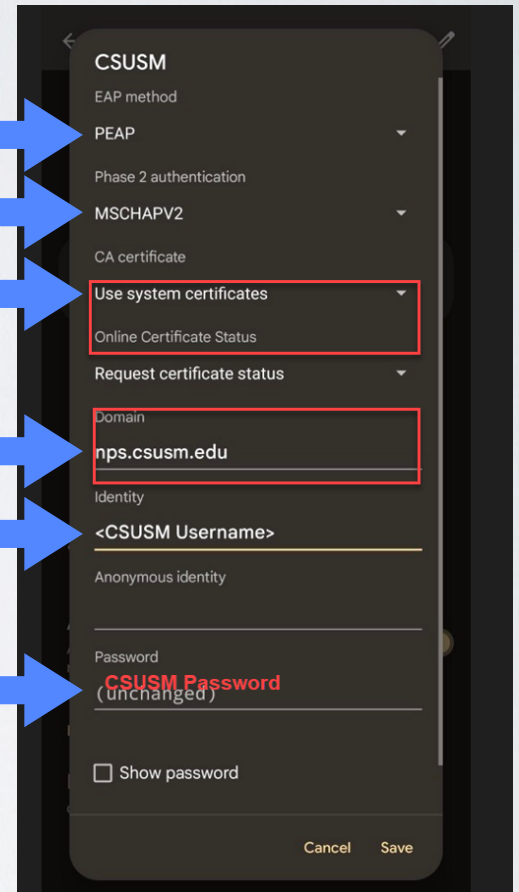

PEAP

MSCHAPV2

Use system certs

nps.csusm.edu

Your CSUSM Username

Your CSUSM Password