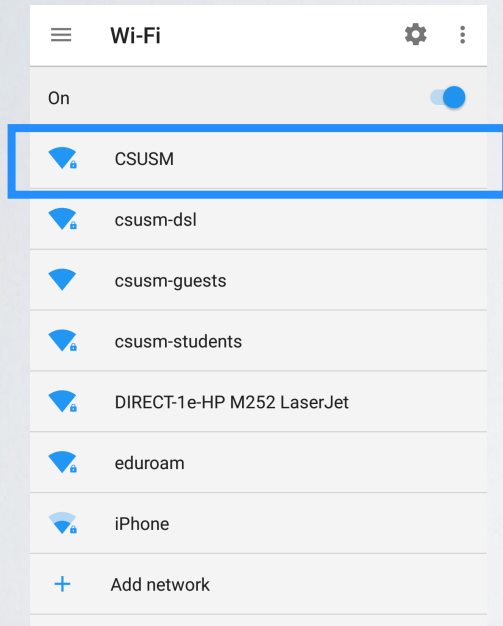

Connect Android to Wi-Fi

Go to Settings → Navigate to the Wi-fi section

Select CSUSM

Match all of the above settings

PEAP

MSCHAPV2

Use system certs

nps.csusm.edu