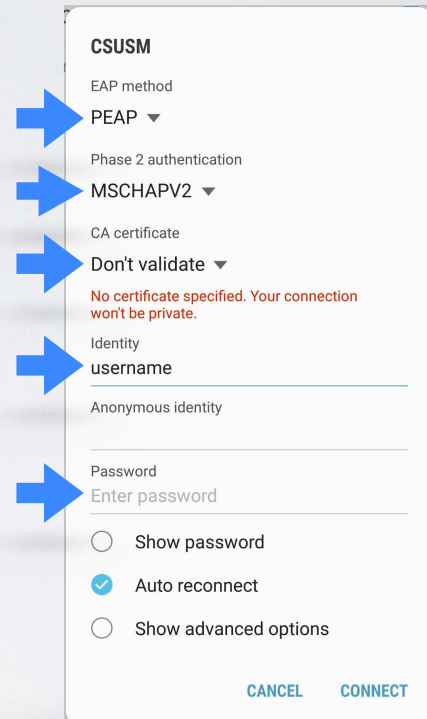

# Connect Android to Wi-Fi

Go to Settings → Navigate to the Wi-fi section

Select CSUSM

Enter your campus username and password

Match all of the above settings

You are now connected  
to the campus Wi-Fi