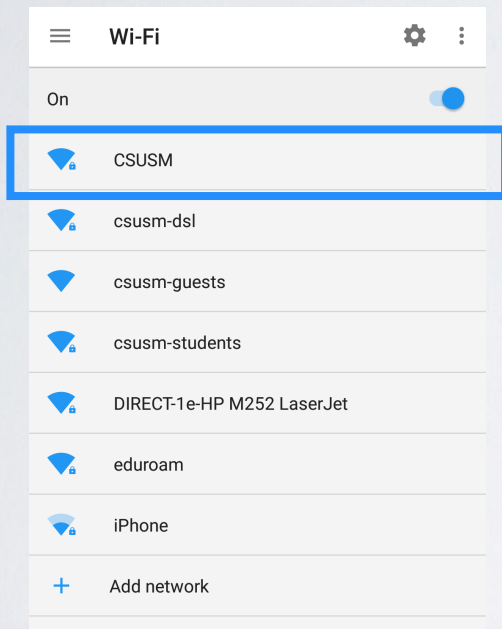

# Connect Android to Wi-Fi

Go to Settings → Navigate to the Wi-fi section

Select CSUSM

Enter your campus username and password

Match all of the above settings

You are now connected  
to the campus Wi-Fi