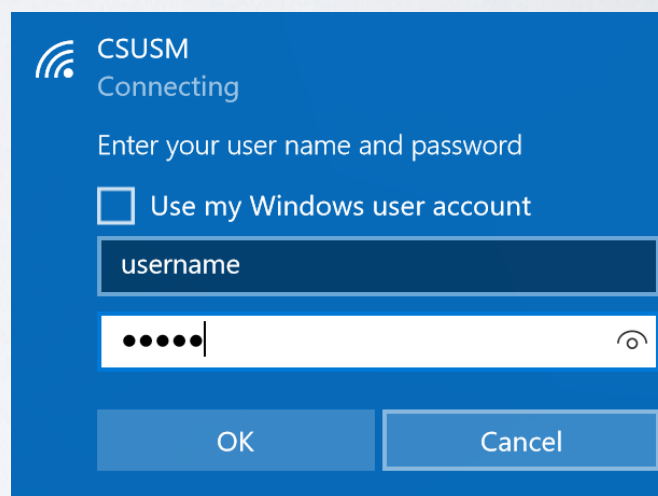

Connect PC Device to Wifi

Click on the Wi-Fi symbol at the bottom right

Select CSUSM

Enter your campus username and password and click OK

Your device will now automatically connect to the campus Wifi. If you change your password, it will prompt you to input your updated password.