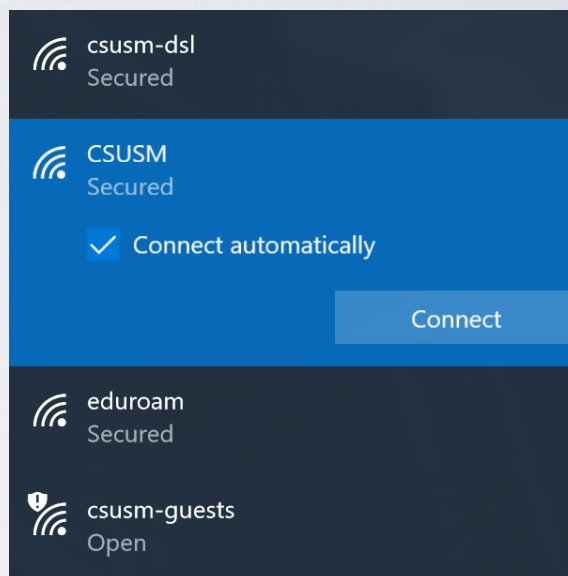

Connect PC Device to Wifi

Click on the Wi-Fi symbol at the bottom right

Select CSUSM

Enter your campus username and password and click OK

Your device will now automatically connect to the campus Wifi. If you change your password, it will prompt you to input your updated password.