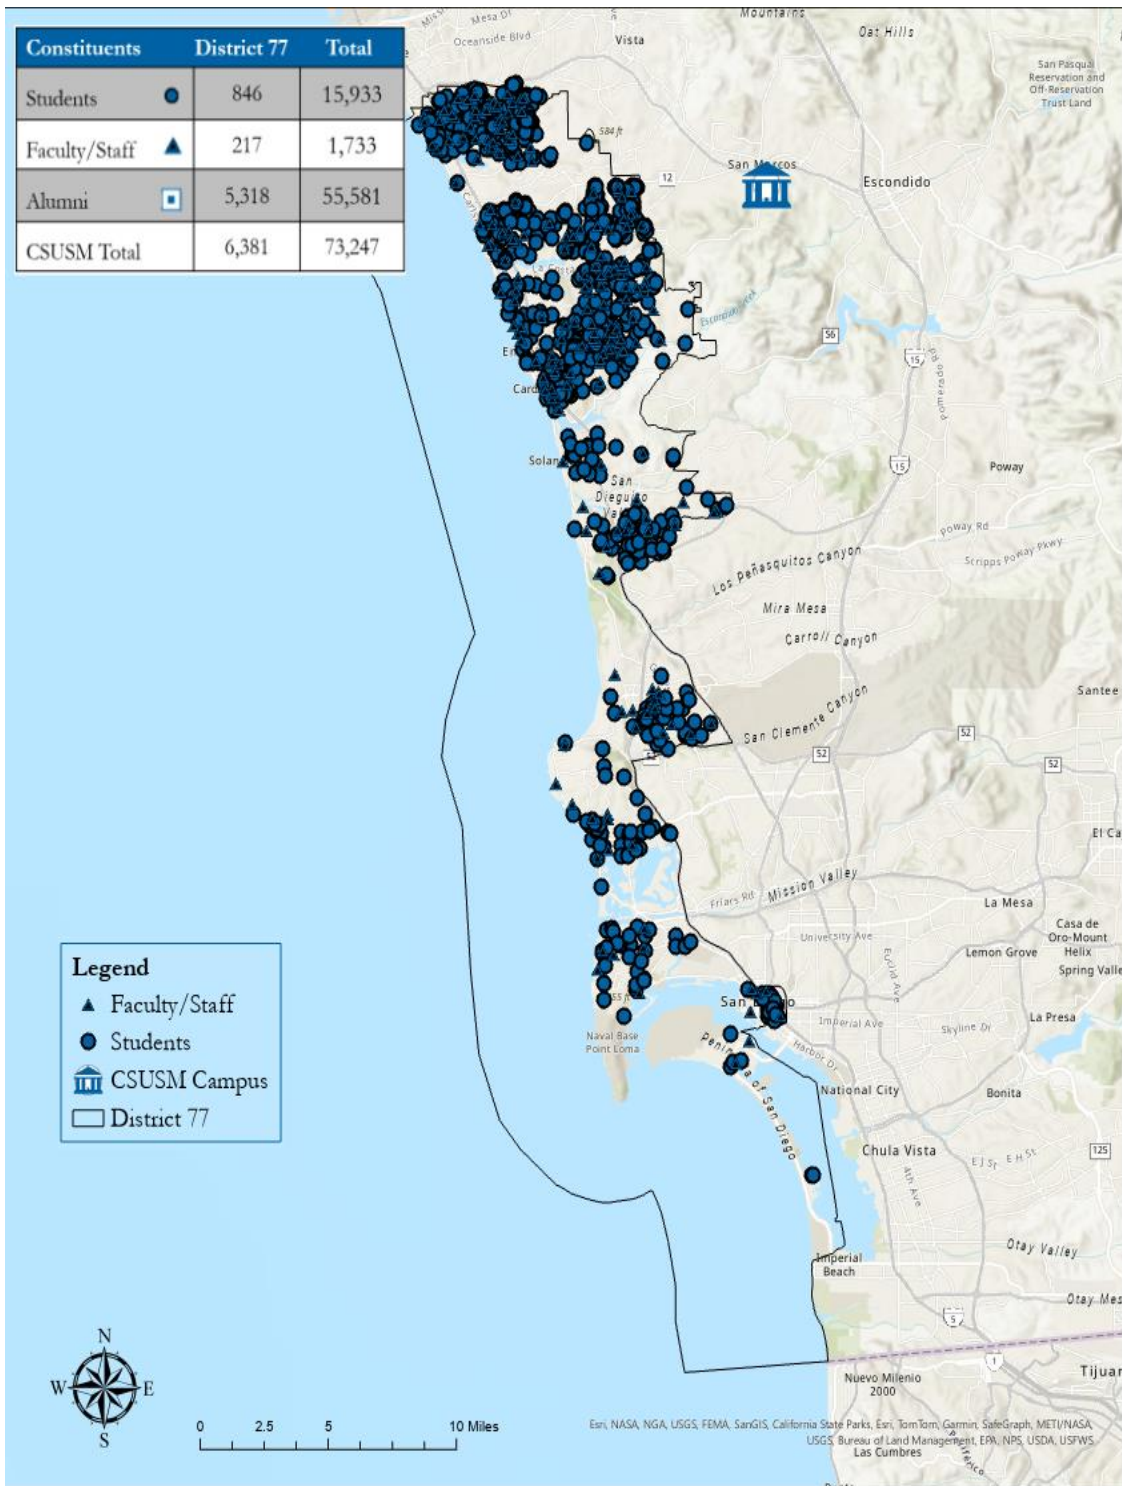

Assembly District 77

Assemblymember Tasha Boerner

Map Data sources: California State Parks, ESRI, Garmin, Bureau of Land Management, CSUSM Office of Institutional Affairs. Coordinate System: WGS 1984 Web Auxiliary System Sphere. Cartography by Michelle Kinzel, CSUSM GIS Specialist, Dec 2023.

Assembly District 77

Assemblymember Tasha Boerner

| Constituents | District 77 | Total |
|---------------|-------------|--------|
| Students | 846 | 15,933 |
| Faculty/Staff | 217 | 1,733 |
| Alumni | 5,318 | 55,581 |
| CSUSM Total | 6,381 | 73,247 |