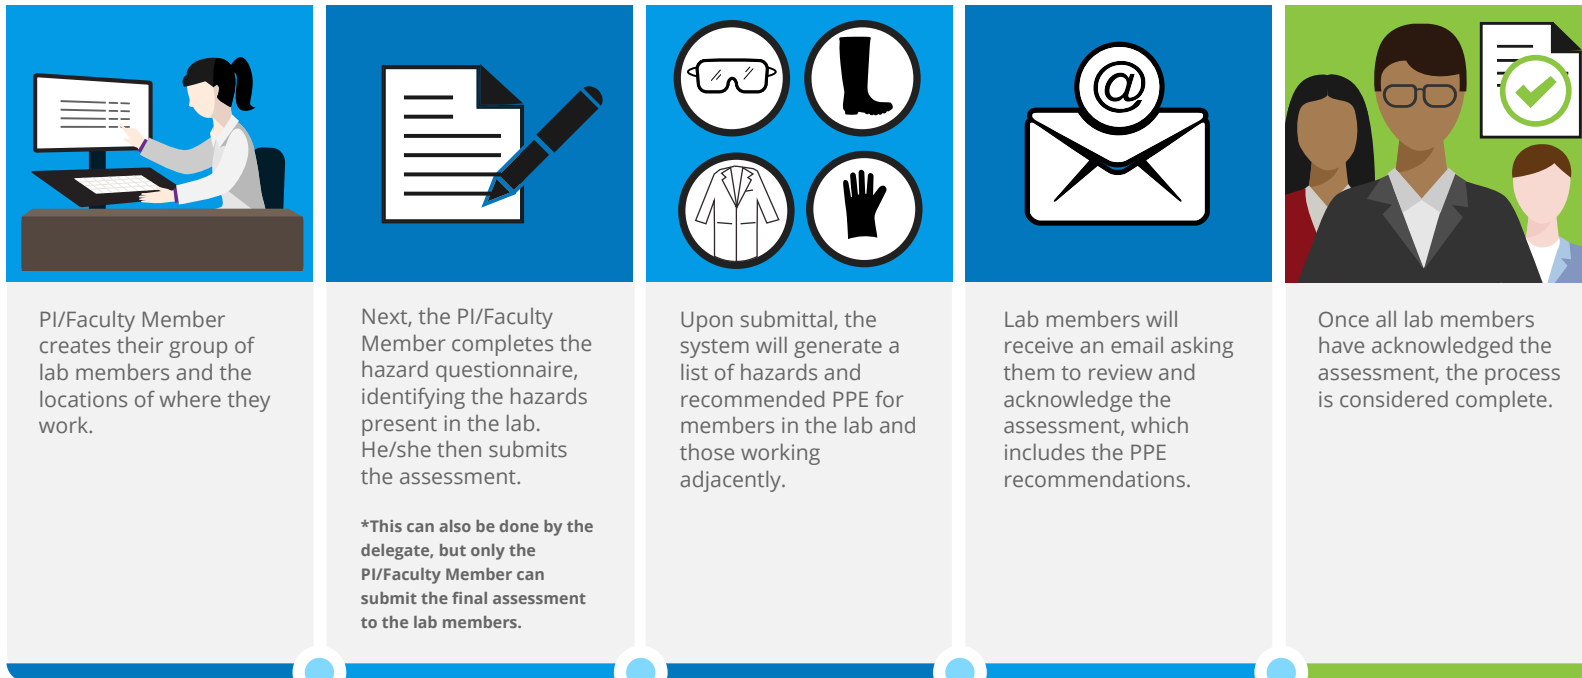

Hazard Assessment Process

<https://csu.risksafety.solutions>

Questions? Please contact us at:
530-638-3375 or service@RiskandSafetySolutions.com