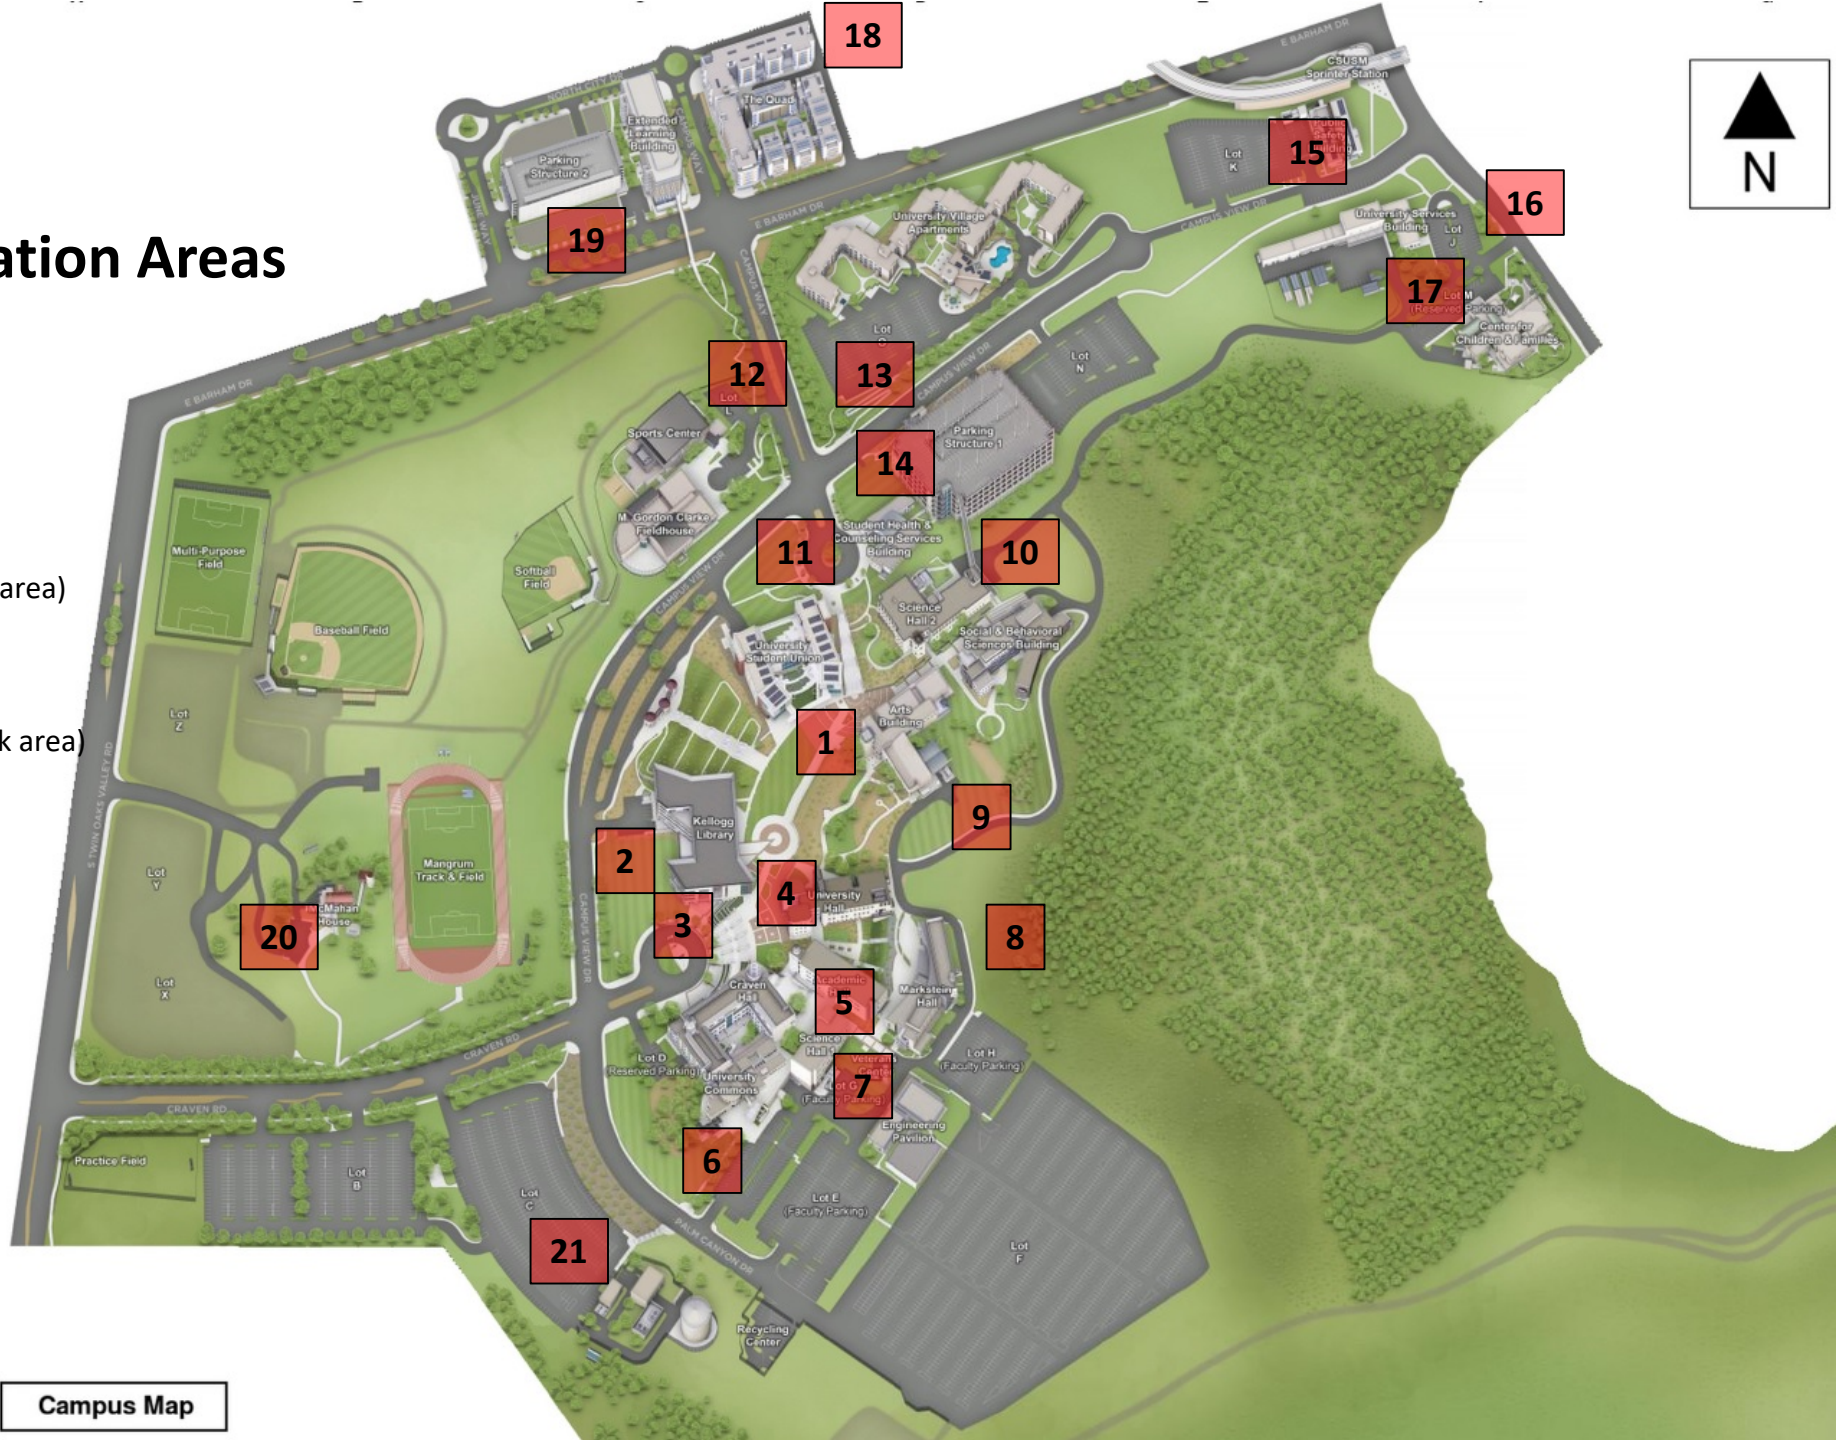

Campus Evacuation Areas

1. Chavez Plaza
2. Campus View field
3. Craven Circle
4. Kellogg Plaza
5. Founders Plaza
6. University Commons (grass area)
7. Lot G
8. Behind Markstein Hall
9. Behind Arts Building
10. Behind Science Hall 2 (dock area)
11. Chavez Circle (grass area)
12. Sports Center Parking
13. Lot O
14. Meditation Circle
15. Lot K
16. Lot J
17. Fleet Yard
18. Quad – back side by Urge
19. ELB - PS2 South Side
20. McMahan House Parking
21. Central Plant - Lot C

Campus Map