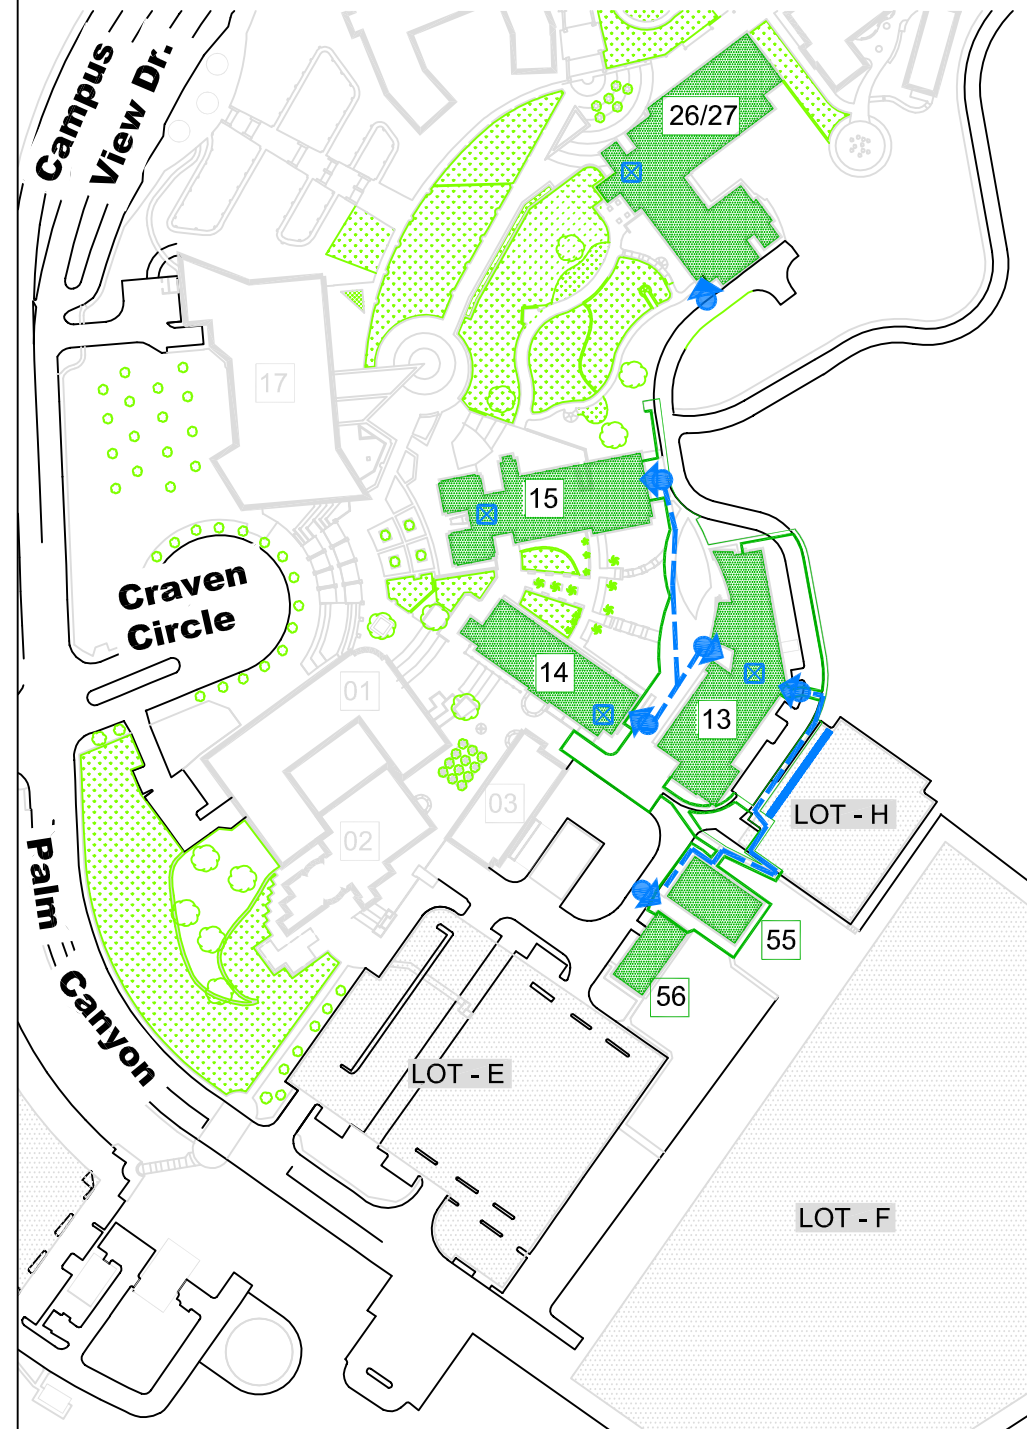

California State University
SAN MARCOS

Canyon Level

14	Academic Hall	Second Floor
26/27	Arts	Third Floor
55/56	Foundation Classroom Buildings	First Floor
13	Markstein Hall	First floor
15	University Hall	Third Floor

This Map indicates the buildings that are Accessible from the Canyon Level.

Legend

Parking Lots	Campus Building (Canyon Level Access)	ADA Path of Travel
Landscape Areas	Building Number Click on Building Number for more Information.	ADA Loading Zone
	Building Main Entrance Click on icon for Building Photo	Building Elevator Locations