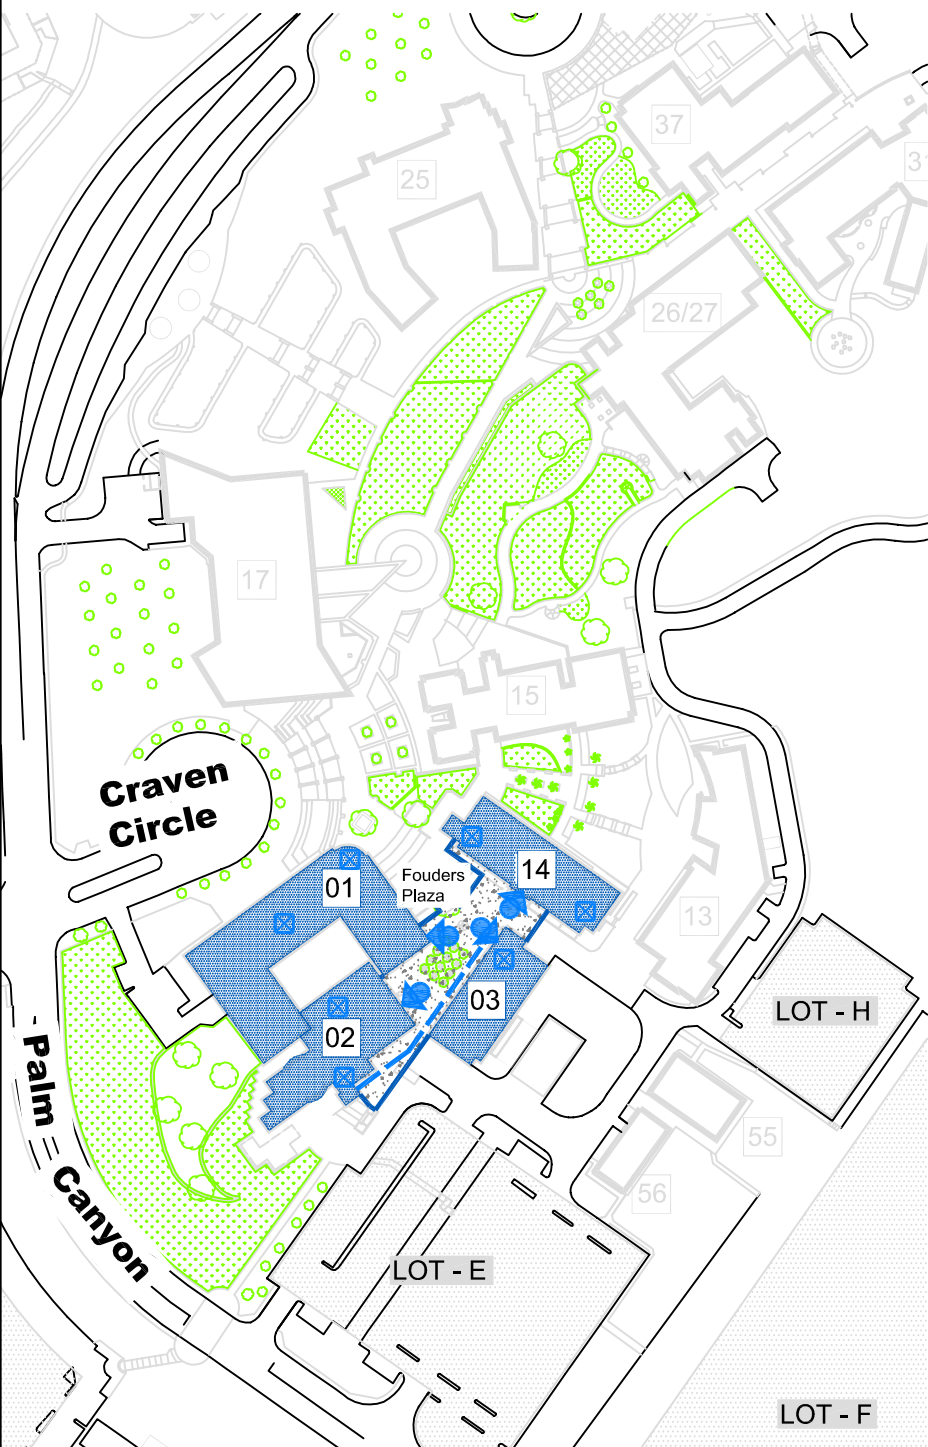

California State University
SAN MARCOS

Founders Plaza

14	Academic Hall	Second Floor
1	Craven Hall	Fifth Floor
3	Science Hall 1	Second Floor
2	University Commons	Second Floor

This Map indicates the buildings that are Accessible from the Founders Plaza Level.

Legend

-  Parking Lots
-  Campus Building
(Founders Plaza Level Access)
-  Landscape Areas
-  Building Number
Click on Building Number for more Information.
-  ADA Path of Travel
-  ADA Loading Zone
-  Building Main Entrance
Click on icon for Building Photo
-  Building Elevator Locations